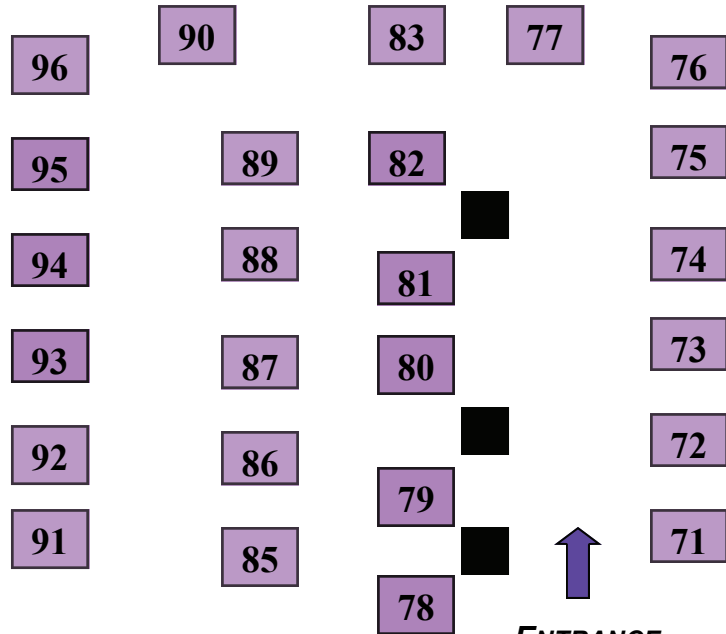

Tech Pride Room (TPR) 1st floor

84

- 71 Bridgestone/Firestone
- 72 Novita Technologies
- 73 Oreck
- 74 Youth Villages
- 75 Education Networks (ENA)
- 76 Northwestern Mutual Financial
- 77 Wipro Technologies
- 78 Tennessee Dept. of Audit
- 79 AFLAC
- 80 Belmont Univ. School of Pharmacy
- 81 Transcraft Corporation
- 82 DCS Corporation
- 83 General Electric Aviation
- 84 ATC/Automation Tool Co.
- 85 US Navy Officer Programs

- 86 West Engineering
- 87 Pacesetters
- 88 Tadano Mantis
- 89 Shaw Industries
- 90 The Washington Center
- 91 Carlisle Transportation
- 92 Mesa Associates
- 93 US Department of Agriculture
- 94 L&W Engineering
- 95 Middle TN State University
- 96 Cummins, Inc.
- 97 TTU—Graduate School
- 98 TTU—Army ROTC
- 99 TTU—MBA Studies

Multipurpose Room Lobby (MPL) - 2nd Floor

- 60 Mechanical Resource Group
- 61 U.S. Army Corps of Engineers
- 62 GAPCOM-Philadelphia College
- 63 Peace Corps
- 64 Enterprise Holdings
- 65 Unifirst
- 66 Oak Ridge Assoc. Universities
- 67 Flowserve
- 68 WorleyParsons
- 69 Cassidian Communications
- 70 Caterpillar Financial