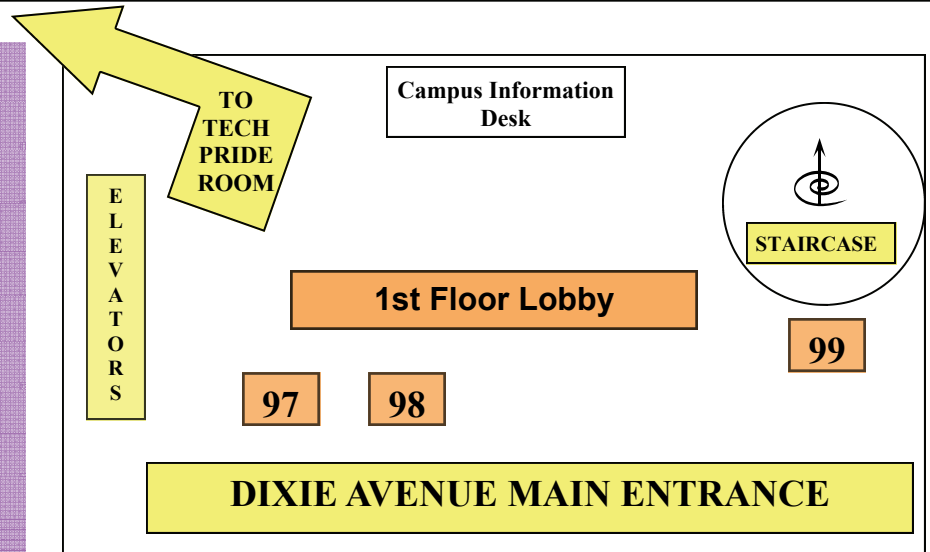

DRIVE UP AND DROP OFF DISPLAY HERE