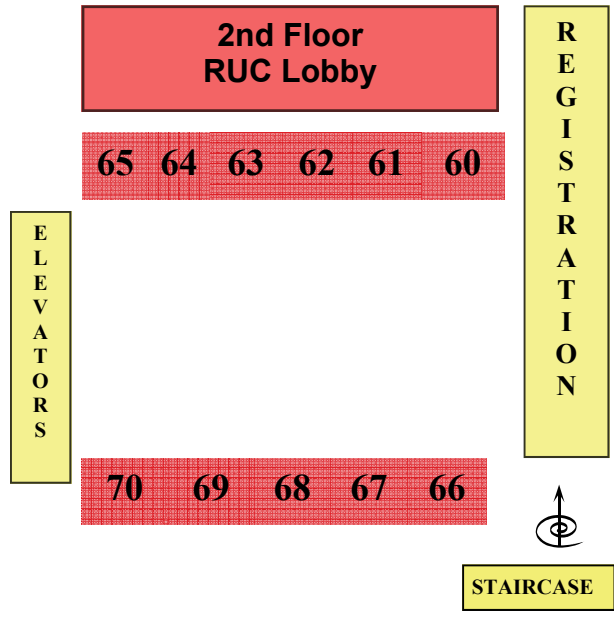

DRIVE UP AND DROP OFF DISPLAY HERE