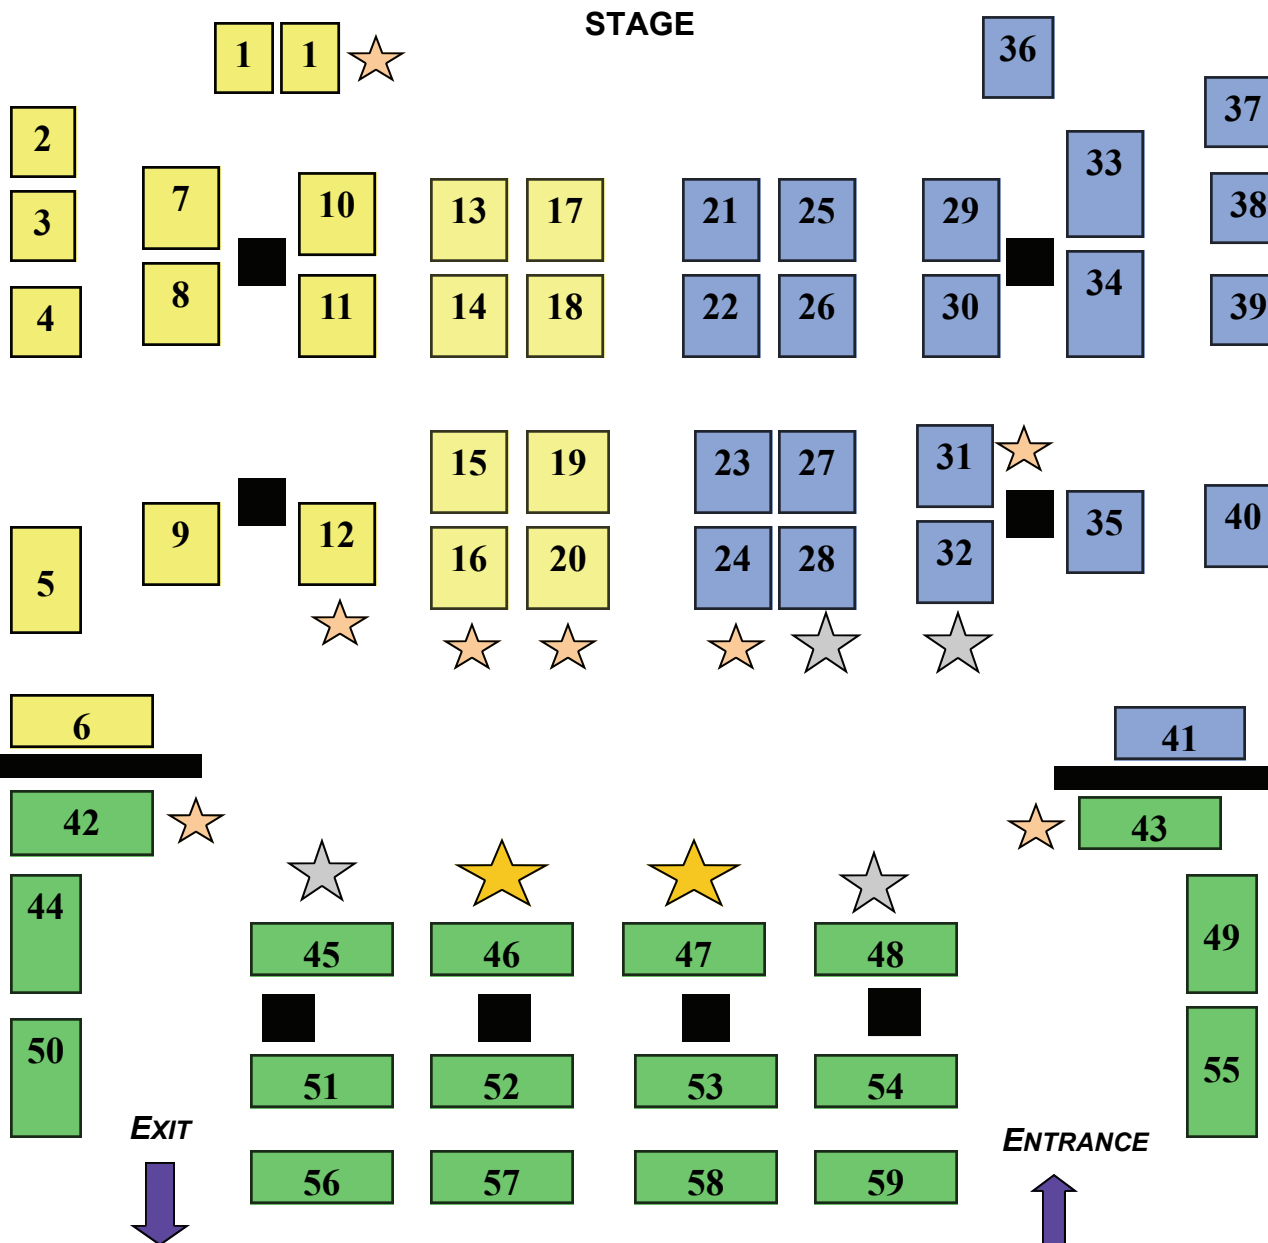

MULTIPURPOSE ROOM (MPR) Roaden University Center - 2nd Floor

- 1 Honda ☆
- 2 Science Applications (SAIC)
- 3 ITW Dynatec
- 4 DuPont
- 5 Schneider Electric
- 6 Warner Robins-ALC
- 7 Domtar
- 8 Walgreens
- 9 Metro Nashville Police
- 10 Aerospace Testing (ATA)
- 11 Westinghouse
- 12 Mahle ☆
- 13 Kysor/Warren
- 14 State Farm
- 15 Dynetics
- 16 Sargent & Lundy ☆
- 17 TVA
- 18 Cumberland University
- 19 Smith Seckman Reid
- 20 Colortech ☆
- 21 US Space & Rocket
- 22 UT Space Institute
- 23 Calsonic Kansei
- 24 ERMCO ☆
- 25 Volkswagen
- 26 Plateau Mental Health
- 27 Averitt Express
- 28 Sain Engineering ☆
- 29 NAVSEA
- 30 Urban Science

- 31 Paccar ☆
- 32 Wise Alloys ☆
- 33 CDL Systems
- 34 Dow Corning/Hemlock
- 35 Network Solutions
- 36 Eastman Chemical
- 37 Merrick & Company
- 38 Intergraph Corp.
- 39 Federal-Mogul
- 40 Progressive Bank
- 41 Chemtura
- 42 Vi-Jon ☆
- 43 21st Mortgage ☆
- 44 Adv. Network Solutions
- 45 Asurion ☆
- 46 Denso ☆
- 47 Premier System ☆
- 48 Adtran ☆
- 49 Lennox International
- 50 Cleveland Tubing
- 51 B&W Y-12
- 52 Goodrich Corp.
- 53 Altec
- 54 General Cable
- 55 Richmond Graduate Univ.
- 56 TENCARVA
- 57 Trevecca University
- 58 Exponential Engineering
- 59 Nashville School of Law

REGISTRATION