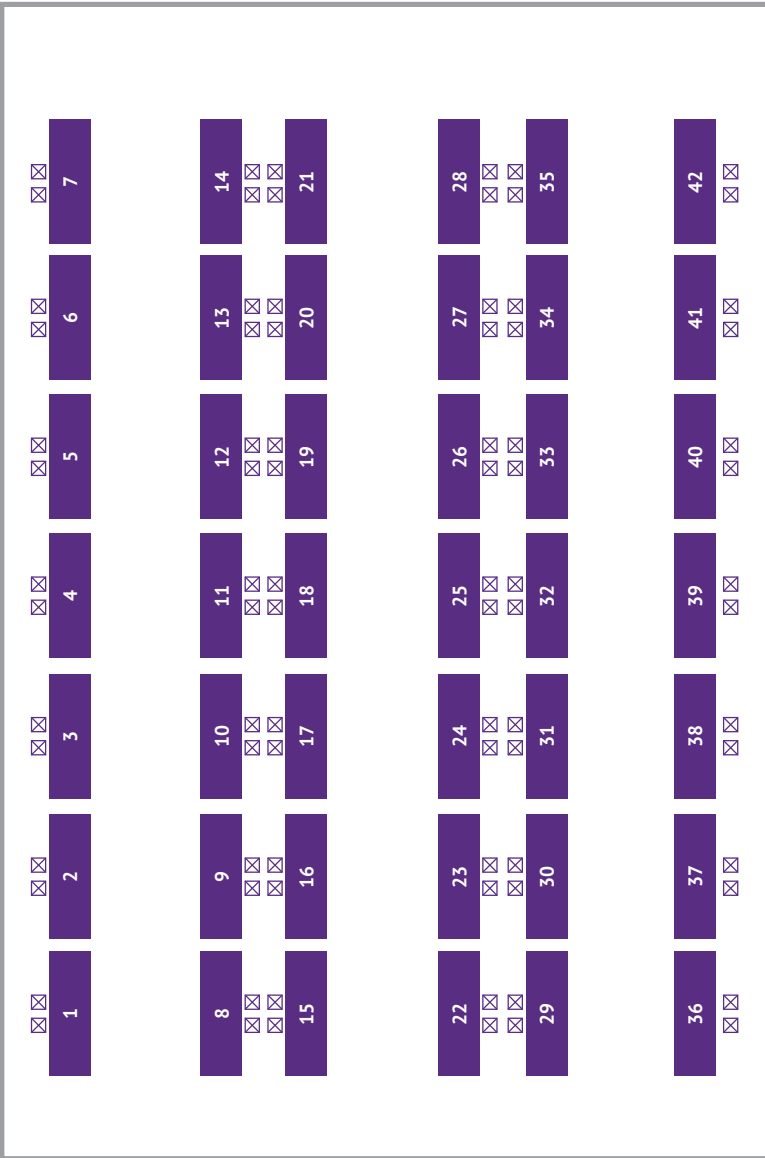

EDUCATION FAIR 2019

Memorial Gymnasium

Tuesday, March 12 | 10 a.m. - 12 p.m.

Headshot photo booth available for career fair student attendees on the stage.

39	Anderson County Schools	
25	Chattanooga Girls Leadership Academy	
41	Chattanooga Preparatory School	
10	Clarksville-Montgomery County School System	
5	Clinton City Schools	
34	Coffee County Schools	
6	Cumberland County Board of Education (KY)	
40	Cumberland County Schools (TN)	
17	Dickson County Schools	
3	Franklin County School System	
20	Giles County Schools	
14	Grundy County Board of Education	
16	Hamilton County Schools	
11	Knowledge Academies, Inc.	
22	Knox County Schools	
18	Lebanon Special School District	
30	Loudon County School	
26	Macon County Schools - TN	
21	Magic Ears Southeast	
32	Metropolitan Nashville Public Schools (TN)	
27	Overton County Schools	
4	Putnam County Board of Education	
33	Roane County Schools	