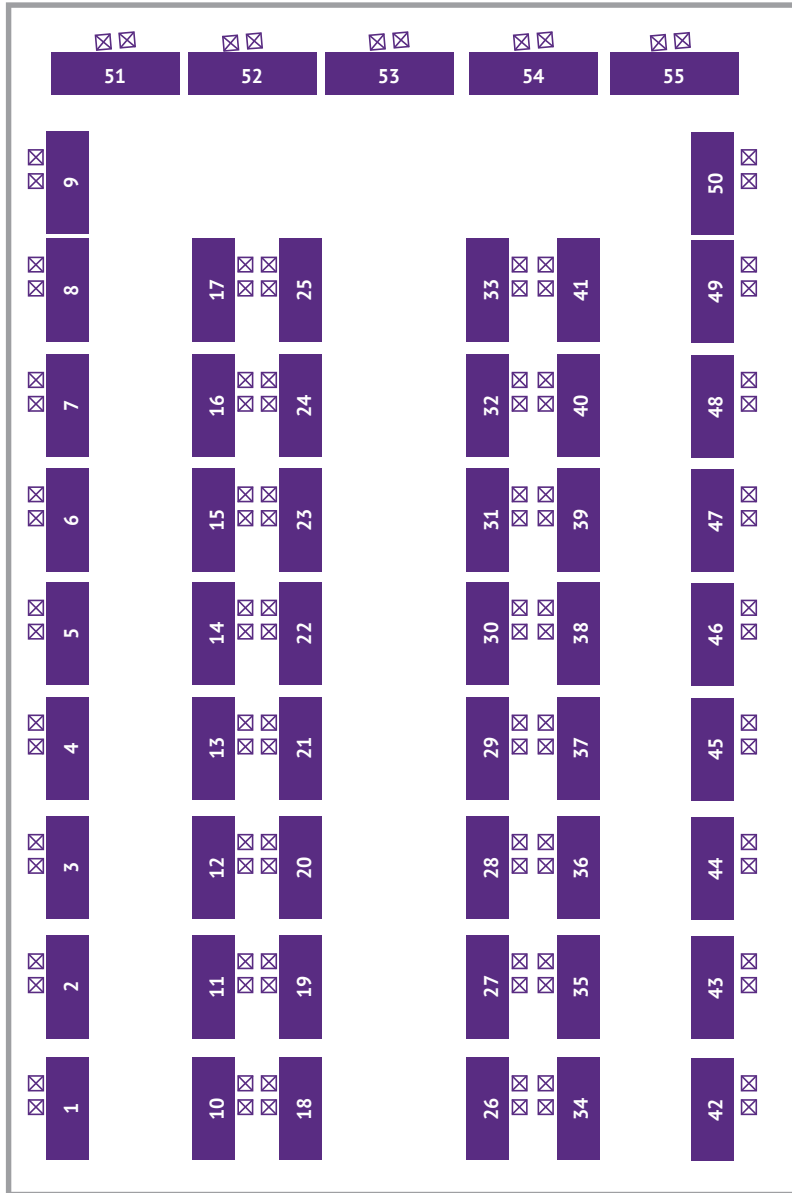

EDUCATION FAIR 2020

Memorial Gymnasium

Tuesday, March 10 | 10 a.m. - 12 p.m.

Headshot photo booth available for career fair students on the stage.

★	1	LEAD Public Schools
	2	Coffee County Schools
	3	Roane County Schools
	4	Loudon County School
	5	Youth Villages
	6	The University of Tennessee at Chattanooga
	7	Lincoln Memorial University Physician Assistant Program
	8	Lincoln Memorial University-Knoxville PA Program
	9	Tennessee Tech University College of Ed Graduate Programs
★	10	Hamilton County Schools
	11	Dickson County Schools
	12	Rutherford County Schools TENNESSEE
	13	Cumberland County Board of Education (KY)
	14	Macon County Schools - TN
	15	TREVECCA NAZARENE UNIVERSITY
	16	Tennessee Wesleyan University
	17	Tennessee Tech University Graduate Studies
★	18	Trousdale County Schools
	19	White County Schools
	20	Franklin County School System
	21	Metropolitan Nashville Public Schools (TN)
	22	Bedford County Dept of Education
	23	Monroe County Board of Education
	24	Walgreens
	25	Emerald Youth Foundation
★	26	Knox County Schools
	27	Warren County Schools