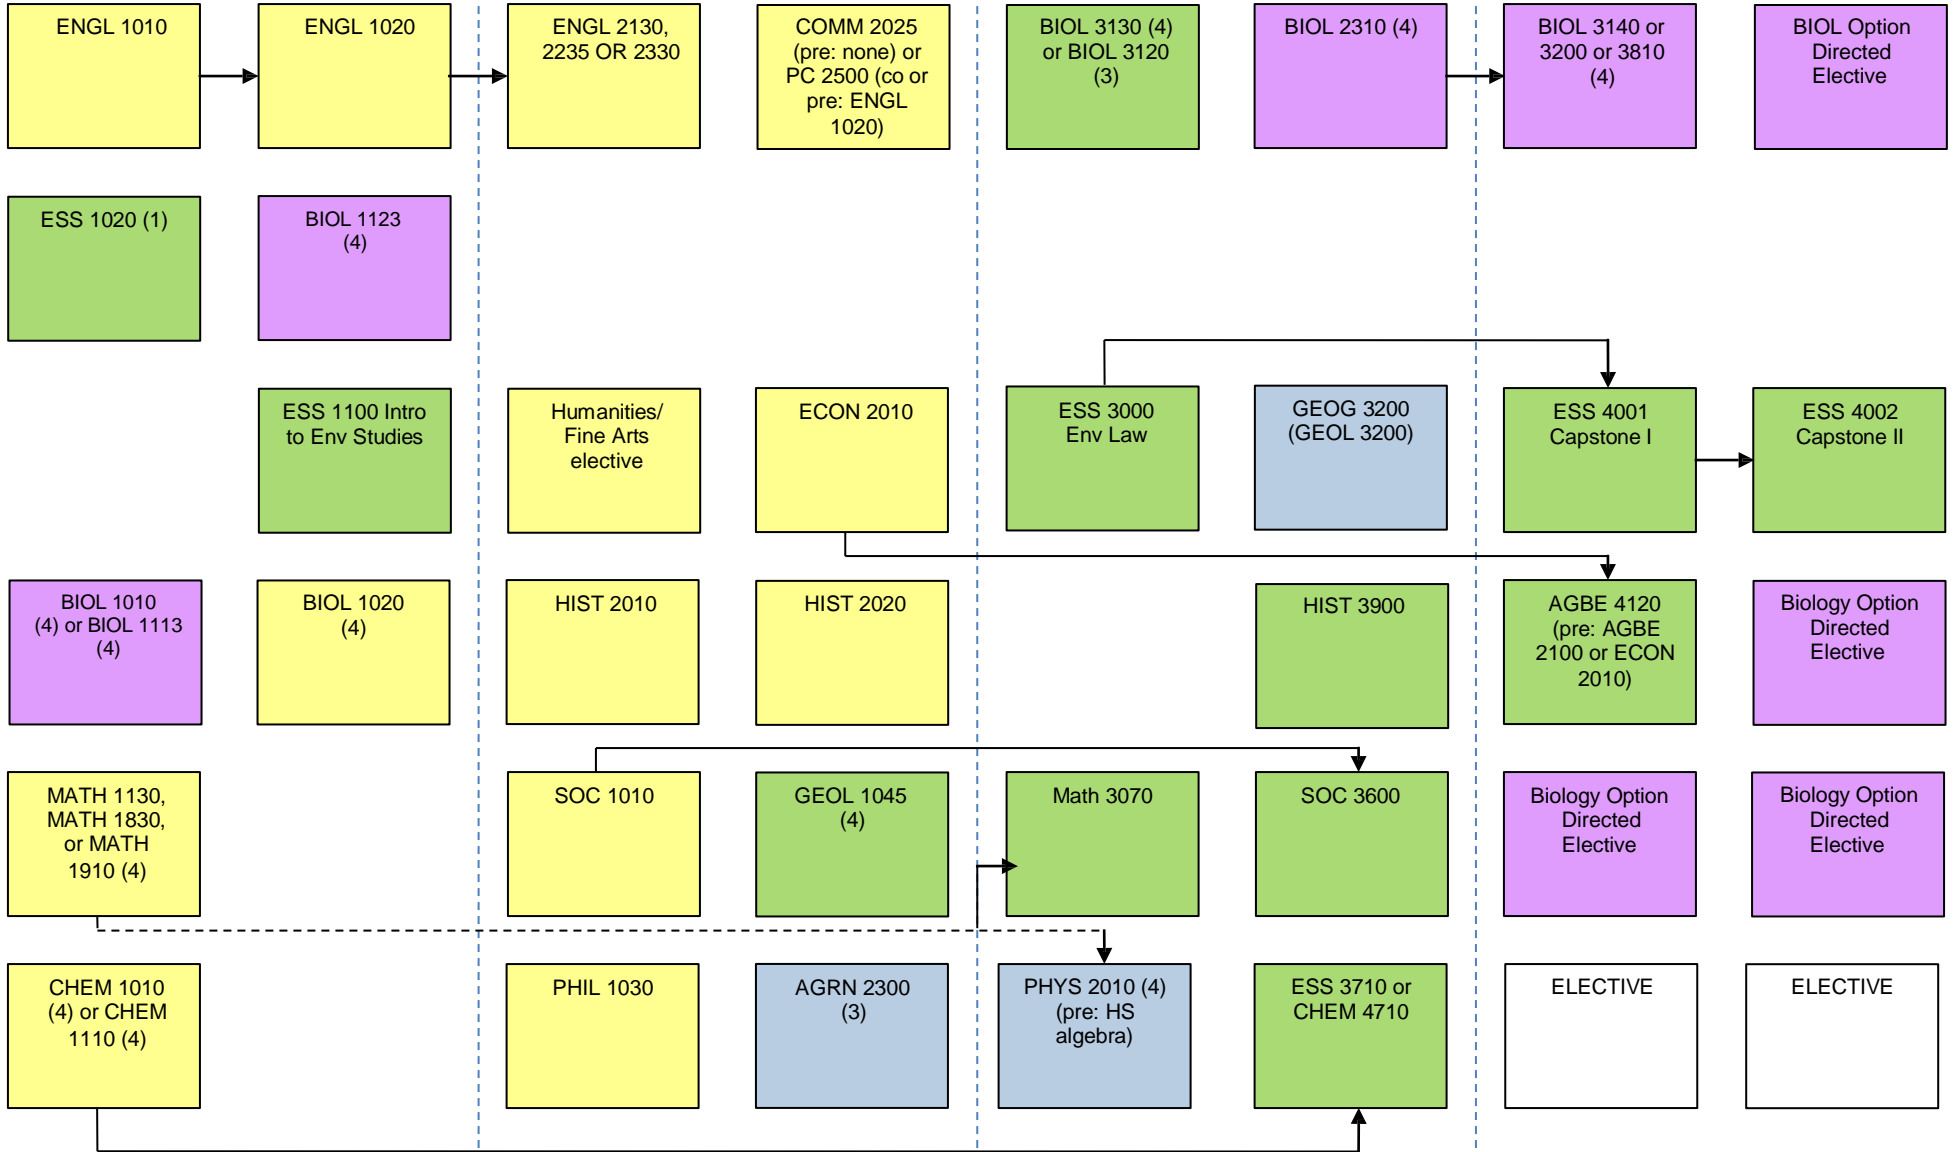

# Gen Ed core + ESS core + ES Concentration + Biology option

First Year

Second Year

Third Year

Fourth Year

General Education

ESS core

Environ Sci concentration

Biology Option

Note: All courses are 3 credit hours unless noted.