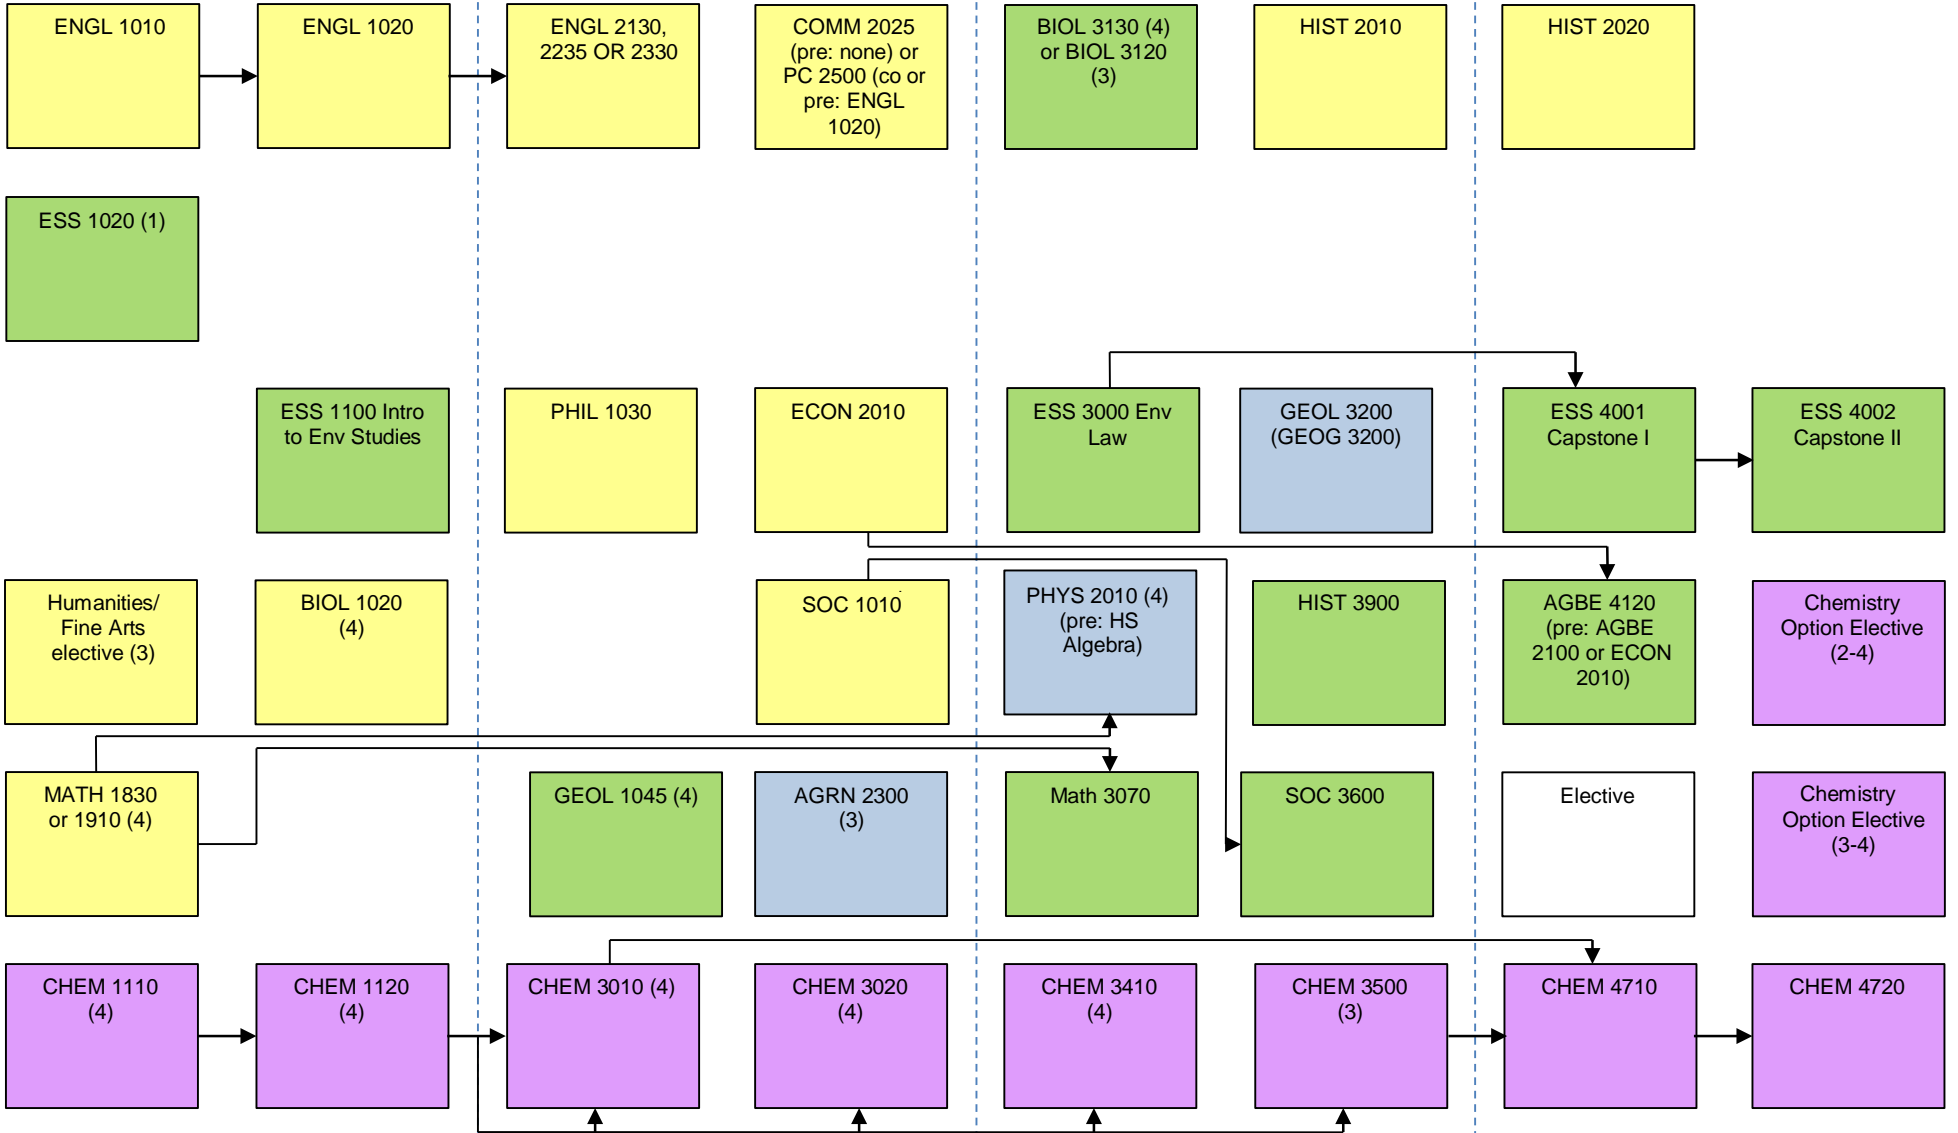

Gen Ed core + ESS core + ES Concentration + Chemistry Option

First Year

Second Year

Third Year

Fourth Year

General Education

ESS core

ESC Concentration

Chemistry Option

Note: All courses are 3 credit hours unless noted.