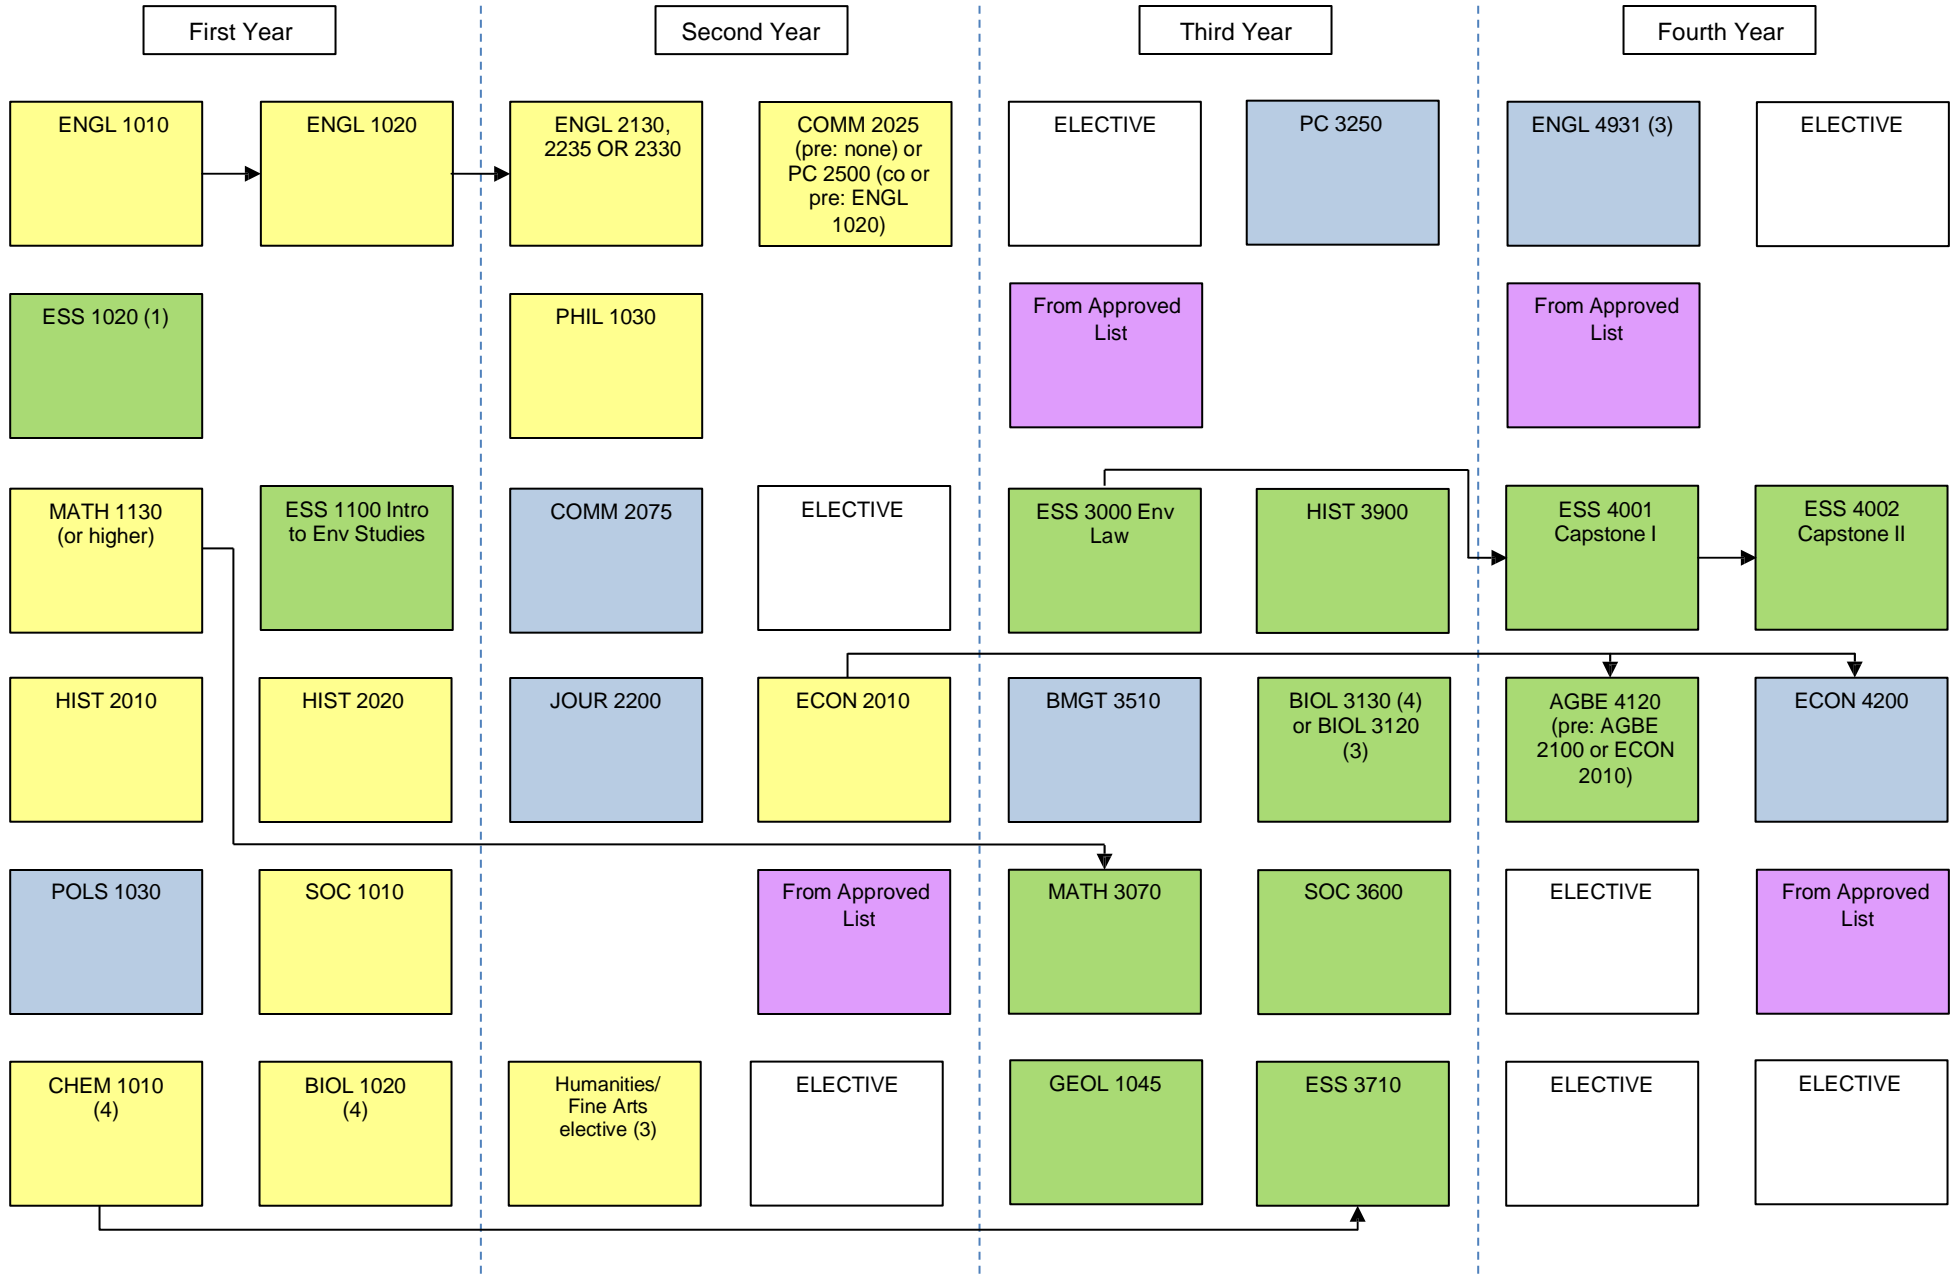

Gen Ed core + ESS core + Society, Culture, & Communication

General Education

ESS core

Society, Culture & Communication Concentration

Option

Note: All courses are 3 credit hours unless noted.