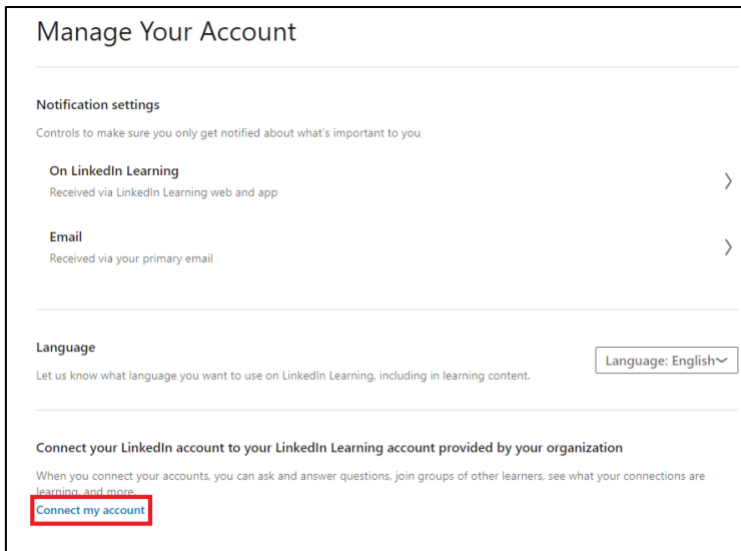

The two platforms within LinkedIn, your LinkedIn profile and your LinkedIn Learning profile, will stay as two separate accounts unless linked by the user. To link your accounts, follow the steps outlined below.

Link your Accounts

1. Log into your LinkedIn Account.
2. Select **Me** in the top toolbar to open a dropdown menu.

3. Select **Settings**.

4. Select **Connect my account** under *Connect your LinkedIn account to your LinkedIn Learning account provided by your organization*.