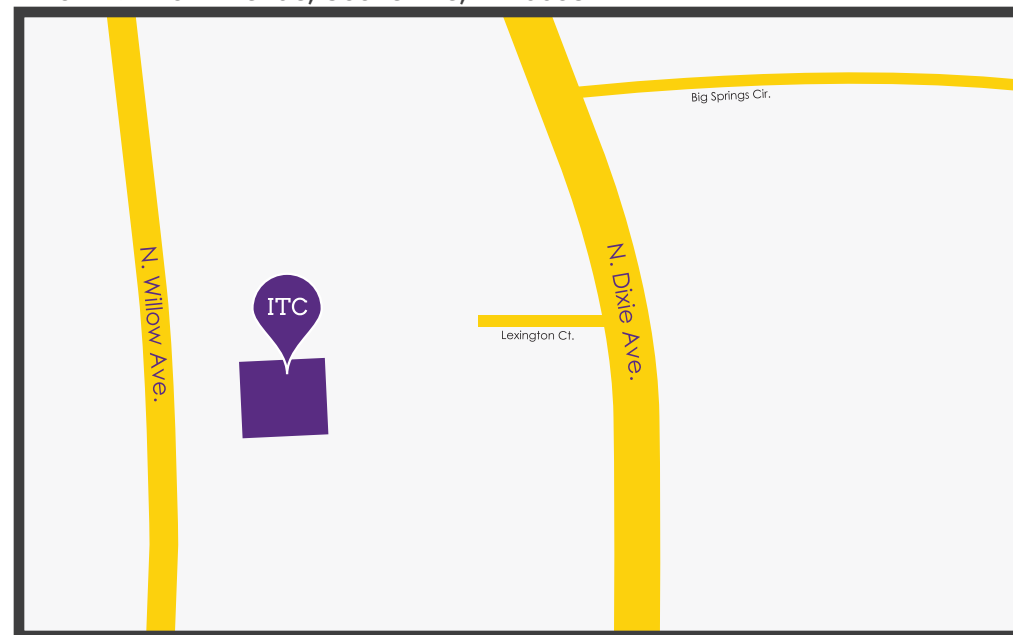

Tennessee Tech University

Campus Location Map

Tennessee Tech University

Off Campus Locations Maps

Appalachian Center for Craft
1560 Craft Center Dr, Smithville, TN 37166

Alpha Gamma Sigma Fraternity
221 W. Jere Whitson Rd, Cookeville, TN 38501

Bowling World
545 Neal St, Cookeville, TN 38501

Cookeville Higher Education
1000 Neal St, Cookeville, TN 38501

Tennessee Tech Indoor Tennis Center
1995 N. Willow Avenue, Cookeville, TN 38501

Tennessee Tech Regions Bank Building
10 W Broad St, Cookeville, TN 38501