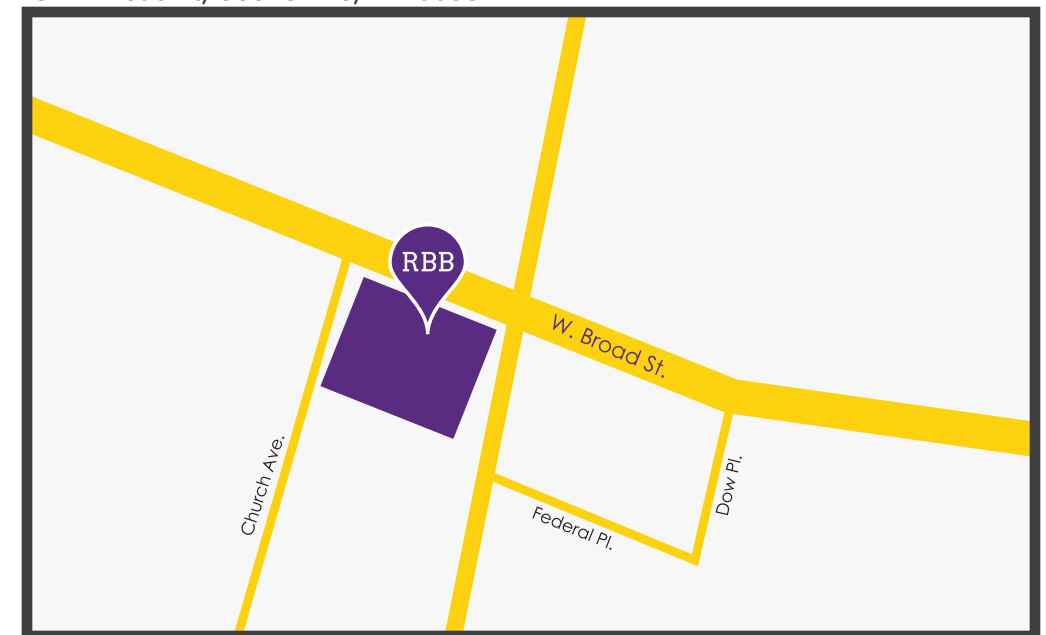

Tennessee Tech University

Campus Location Map

Tennessee Tech University

Off Campus Locations Maps

Appalachian Center for Craft
1560 Craft Center Dr, Smithville, TN 37166

Alpha Gamma Sigma Fraternity
221 W. Jere Whitson Rd, Cookeville, TN 38501

Bowling World
545 Neal St, Cookeville, TN 38501

Cookeville Higher Education
1000 Neal St, Cookeville, TN 38501

Tennessee Tech Indoor Tennis Center
1995 N. Willow Avenue, Cookeville, TN 38501

Tennessee Tech Regions Bank Building
10 W Broad St, Cookeville, TN 38501