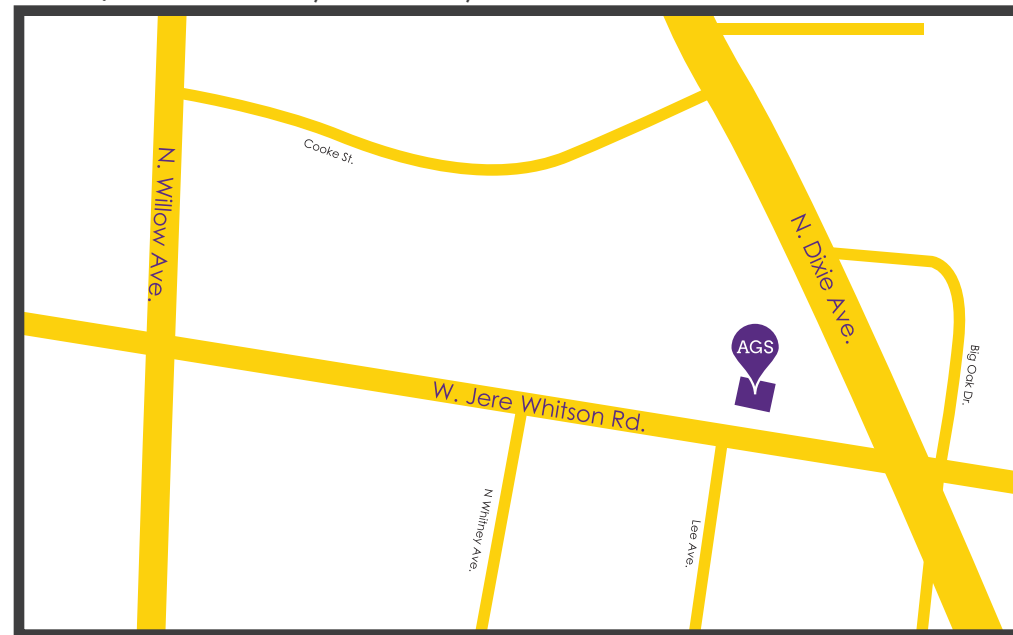

Tennessee Tech University

Campus Location Map

Tennessee Tech University

Off Campus Locations Maps

Appalachian Center for Craft
1560 Craft Center Dr, Smithville, TN 37166

Alpha Gamma Sigma Fraternity
221 W. Jere Whitson Rd, Cookeville, TN 38501

Bowling World
545 Neal St, Cookeville, TN 38501

Cookeville Higher Education
1000 Neal St, Cookeville, TN 38501

Tennessee Tech Indoor Tennis Center
1995 N. Willow Avenue, Cookeville, TN 38501

Tennessee Tech Regions Bank Building
10 W Broad St, Cookeville, TN 38501