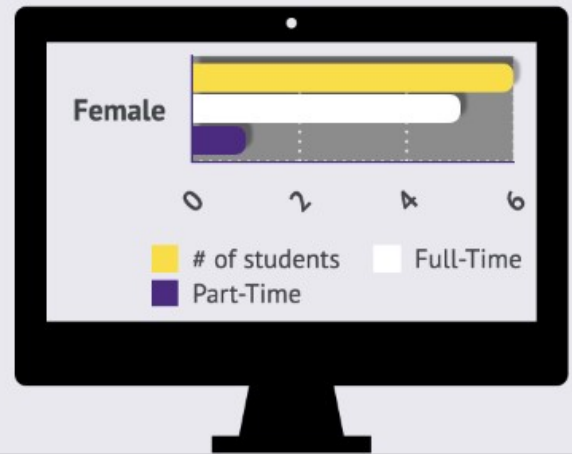

Census Data

83% 5 of 6 students were retained.
1 transitioned into the EdS in CMHC