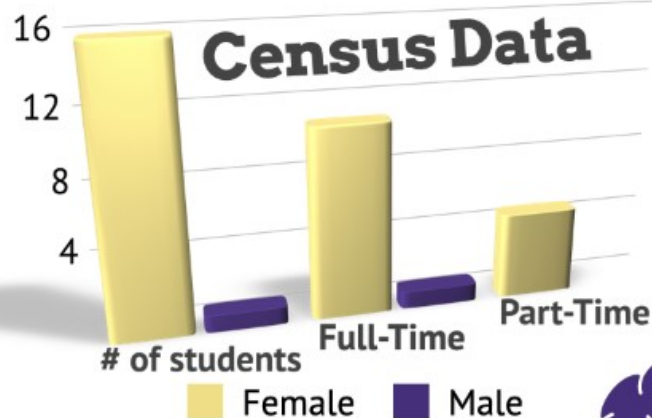

100%

Job Employment
Upon Graduation

Tennessee Tech University

**School Counseling
Annual Report
2020-2021**

Student Retention:

15 of 17

88%

COMPLETION RATE: 83%

● White - Non-Hispanic 94%
● Black 6%

Exit Survey Results

100% of exiting students who participated said:

- Faculty provided timely feedback on assignments to students in program.
- Faculty was usually available after class and during office hours.
- The graduate counseling program worked well with my practicum/internship site and on-site supervisor.