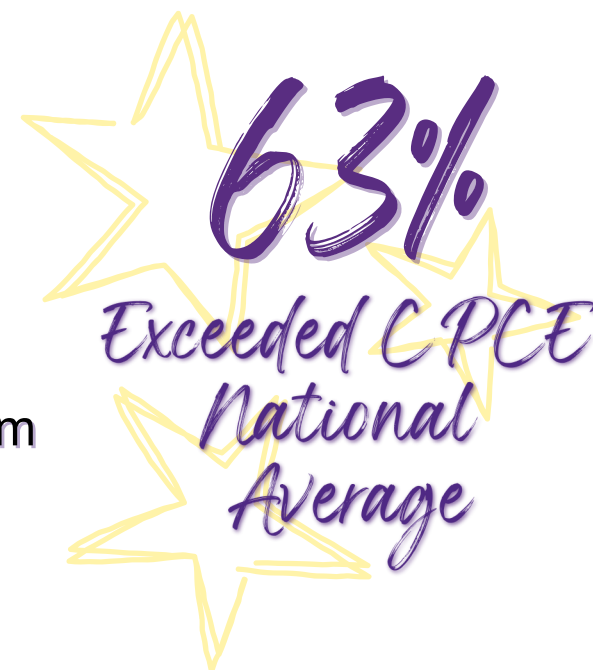

Admissions

Average Undergraduate GPA of Students:

100%

Job Employment Upon Graduation

Exit Survey Results

100% of Exiting Students Said:

- 100% Satisfaction with SC Field Experiences
- Program was Committed to Academic Excellence
- Enjoyable Experience to be a Student in the Program
- Program Worked Well with Student Schedule(s)
- Excellent Quality of Instruction

TENNESSEE TECHNOLOGICAL UNIVERSITY

Department of Counseling & Psychology

M.A. in Counseling & Psychology

School Counseling Concentration

2022-2023 ANNUAL REPORT

16 Total Students

Enrollment & Graduates:

7 New School Counseling Students Enrolled
 8 Graduate Degrees Awarded
 16 Applications Submitted