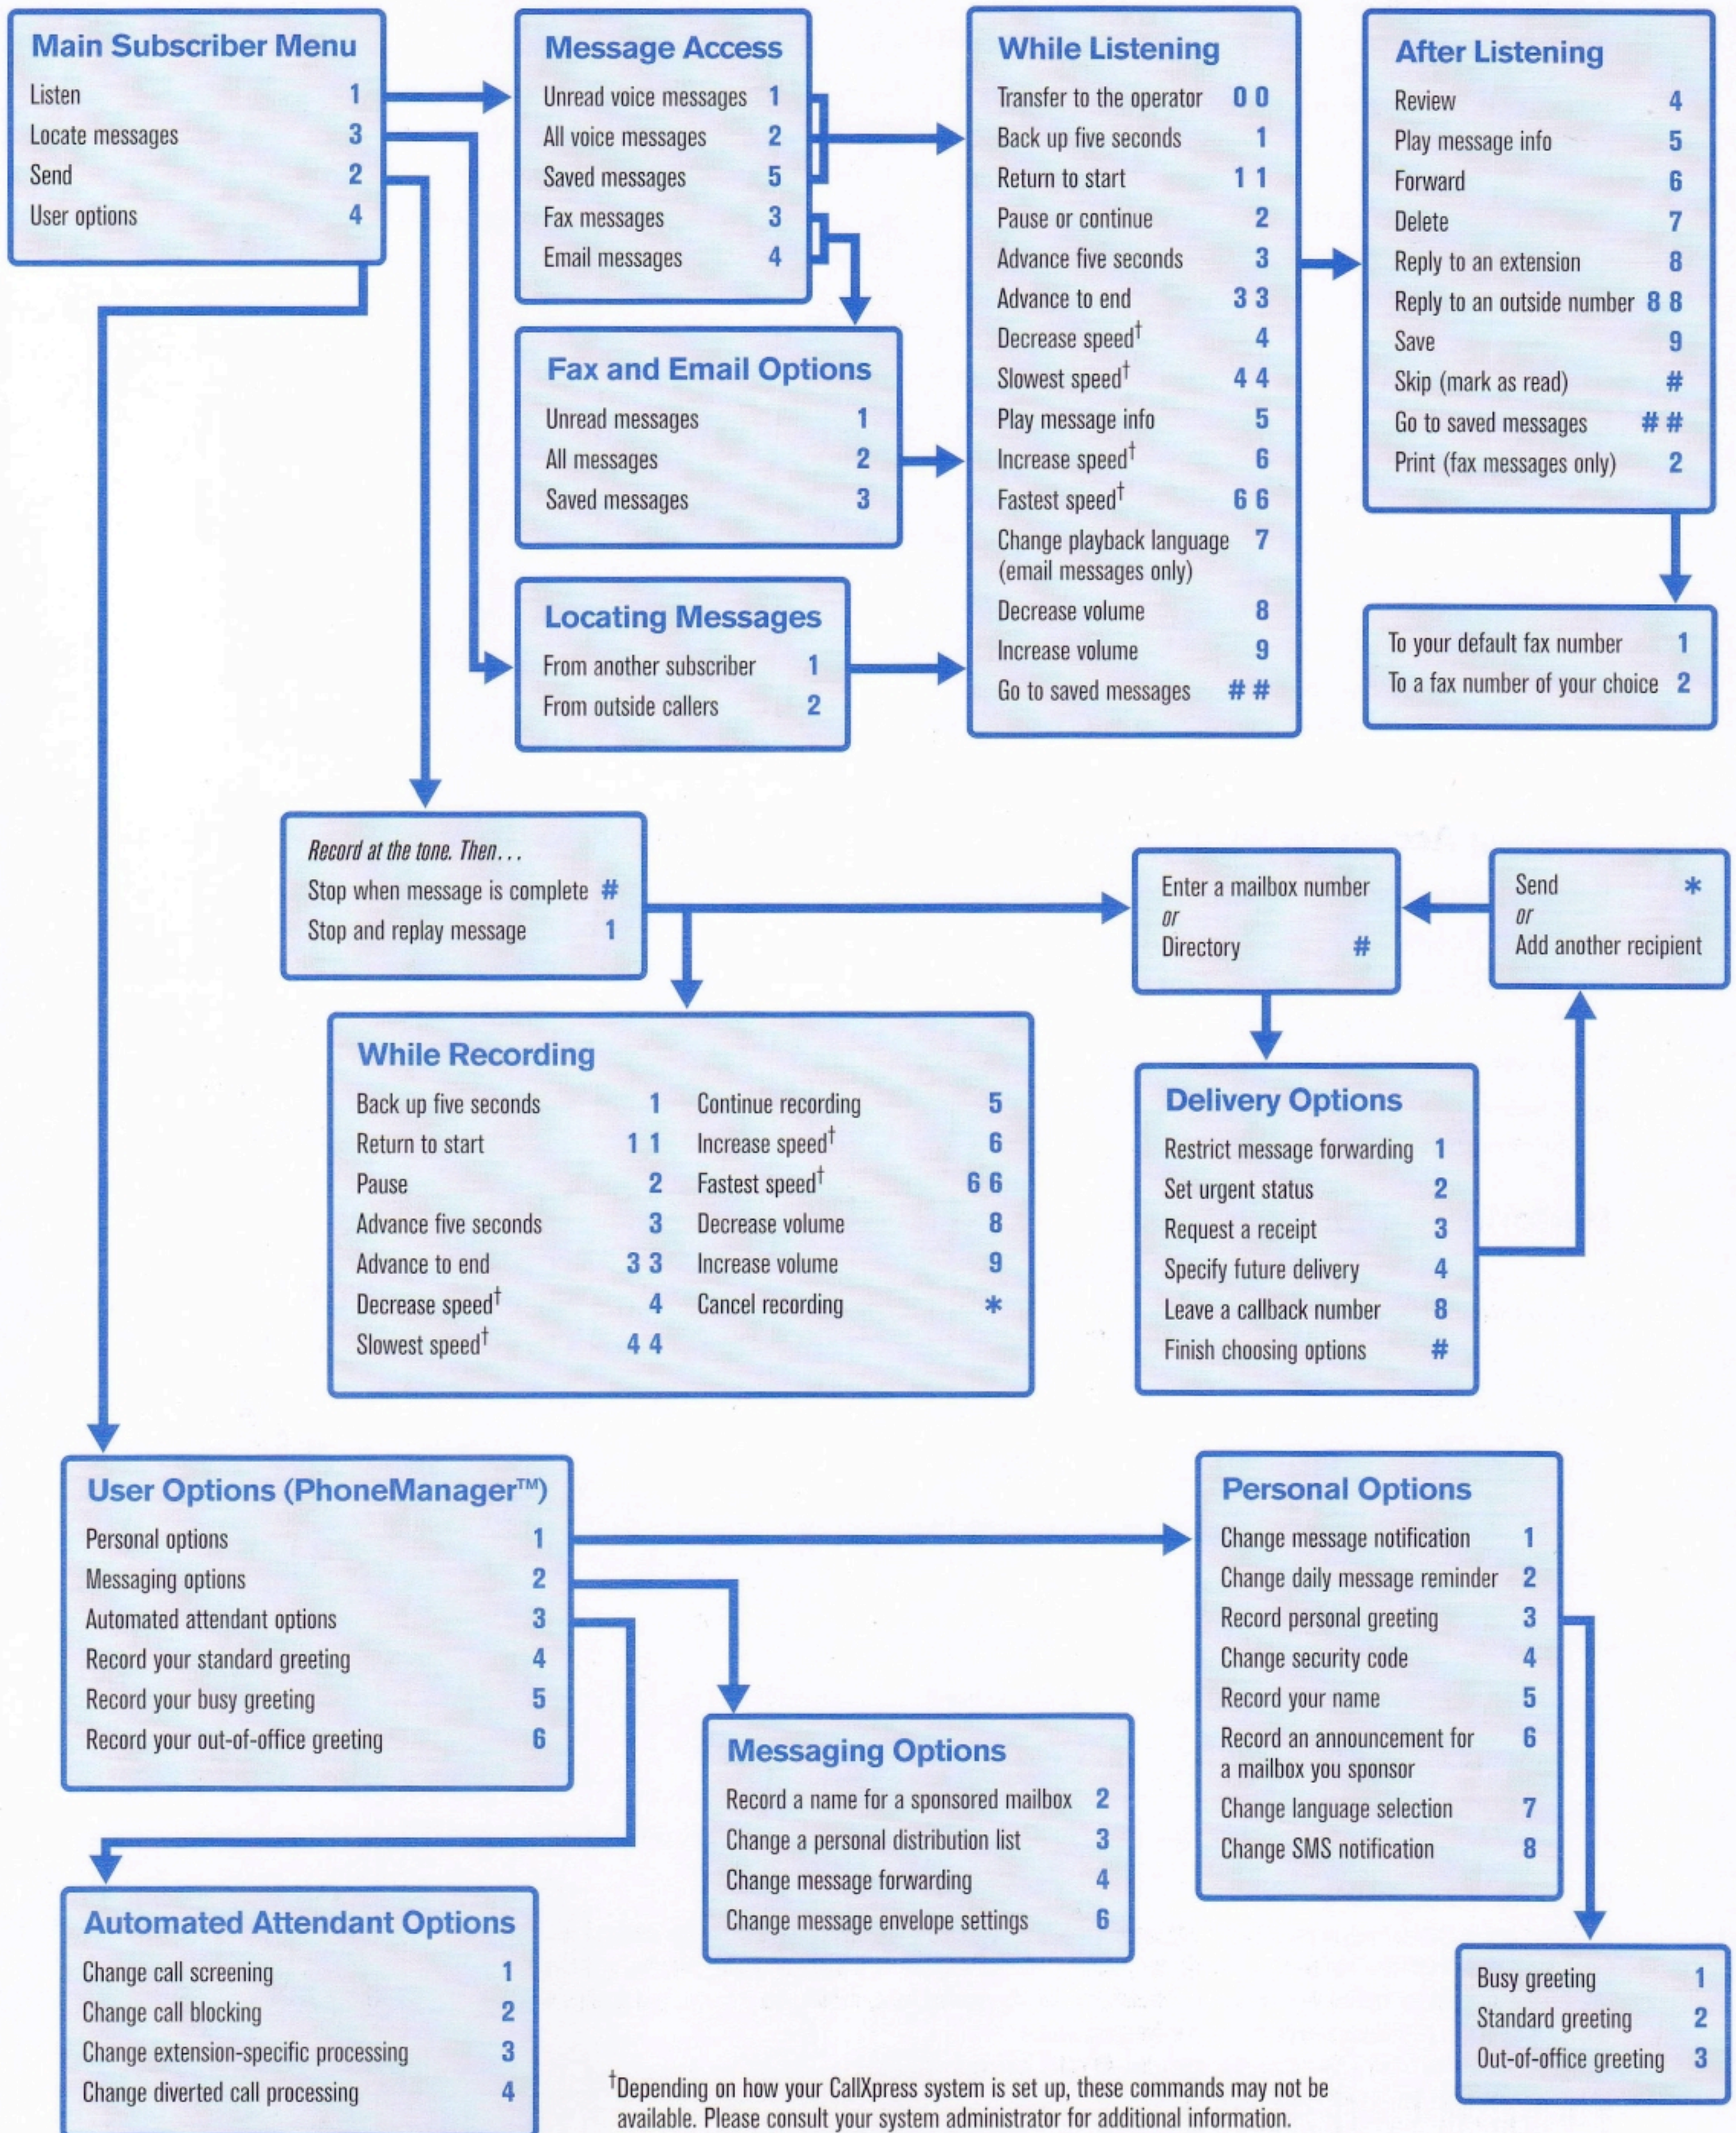

CallXpress® Quick Reference Card

for Octel Aria Emulation

†Depending on how your CallXpress system is set up, these commands may not be available. Please consult your system administrator for additional information.