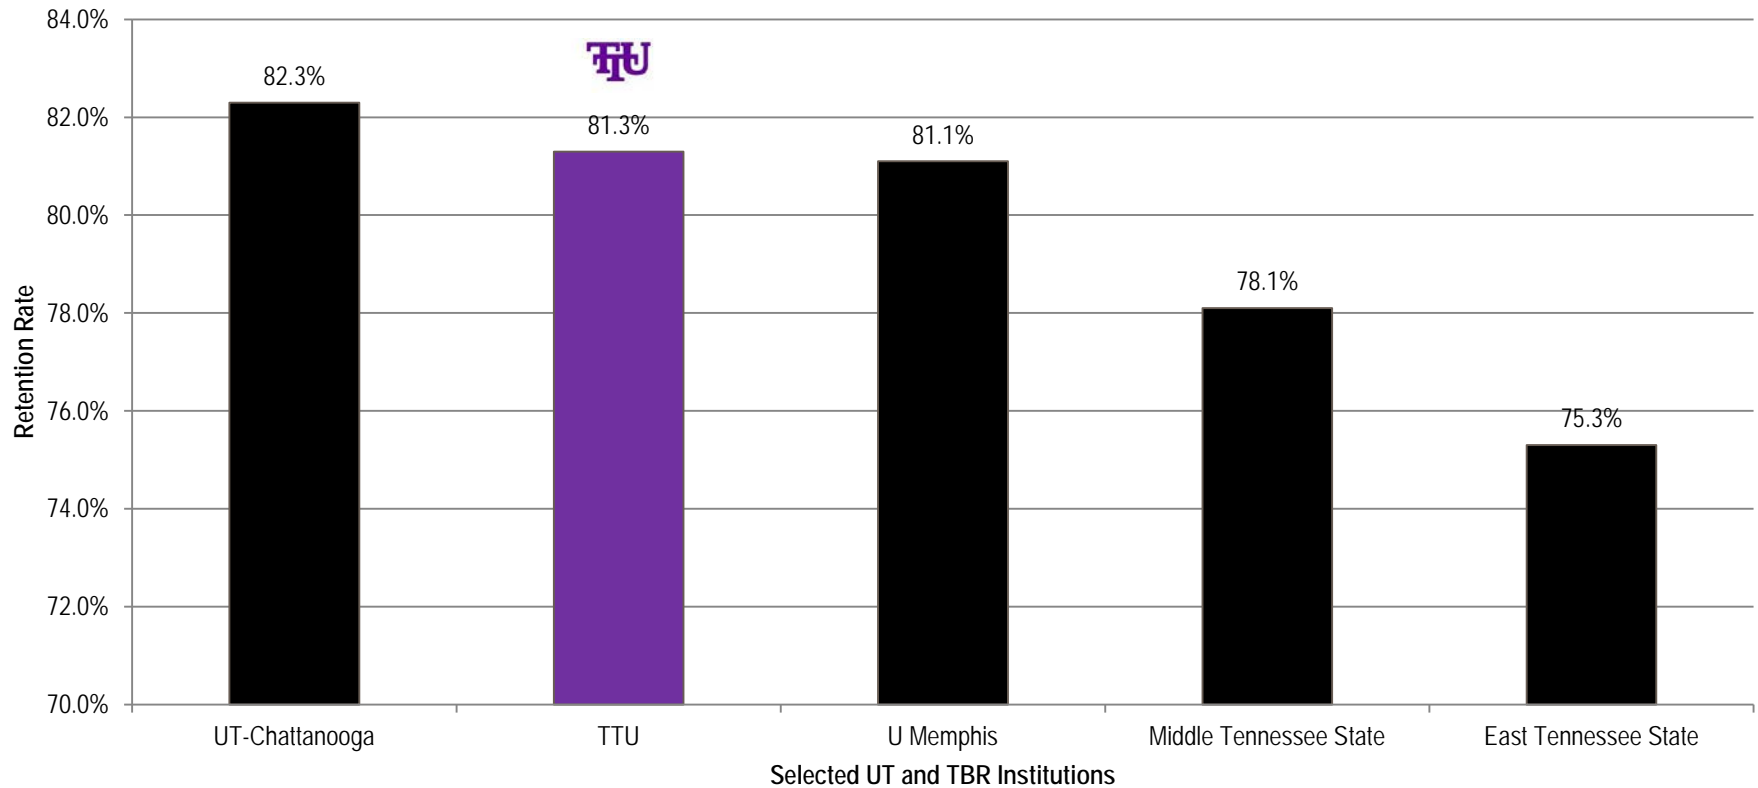

APPENDIX B: SELECT COMPARATIVE CHARTS

National Comparative Peers

RETENTION

Tennessee Tech's 1st to 2nd year retention is in the bottom third.

1st to 2nd Year Retention

Tennessee Comparative Peers

1ST TO 2ND YEAR RETENTION RATE

Tennessee Tech's 1st to 2nd year retention rate is near the top of the Tennessee Peer group.

1st to 2nd Year Retention Rate (FTFT Freshmen)

National Comparative Peers

SIX-YEAR GRADUATION RATE

TTU's six-year graduation rate is in the bottom half of the comparative peer set.

Six-Year Graduation Rate

Tennessee Comparative Peers

SIX-YEAR GRADUATION- UPDATED

Tennessee Tech's six-year graduation rate is the highest out of the selected Tennessee peers.

Data Source: THEC Factbook 2012-13, table 2.16