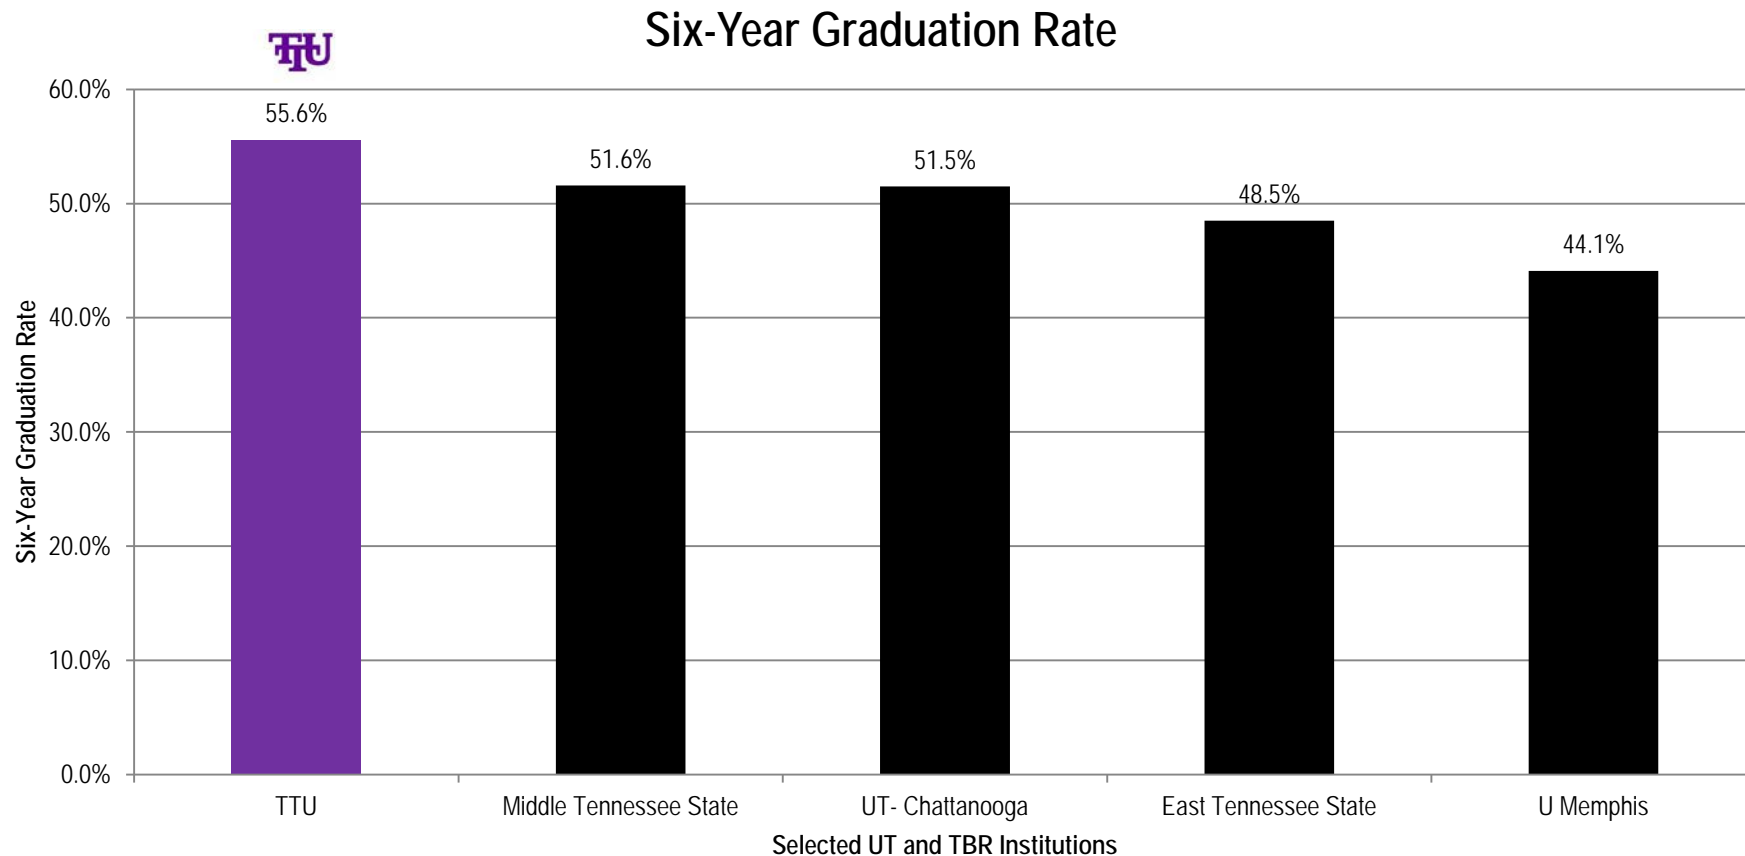

Tennessee Tech's 1st to 2nd year retention rate is near the top of the Tennessee Peer group.

1st to 2nd Year Retention Rate (FTFT Freshmen)

National Comparative Peers

SIX-YEAR GRADUATION RATE

TTU's six-year graduation rate is in the bottom half of the comparative peer set.

Six-Year Graduation Rate

Tennessee Comparative Peers

SIX-YEAR GRADUATION- UPDATED

Tennessee Tech's six-year graduation rate is the highest out of the selected Tennessee peers.

Data Source: THEC Factbook 2012-13, table 2.16