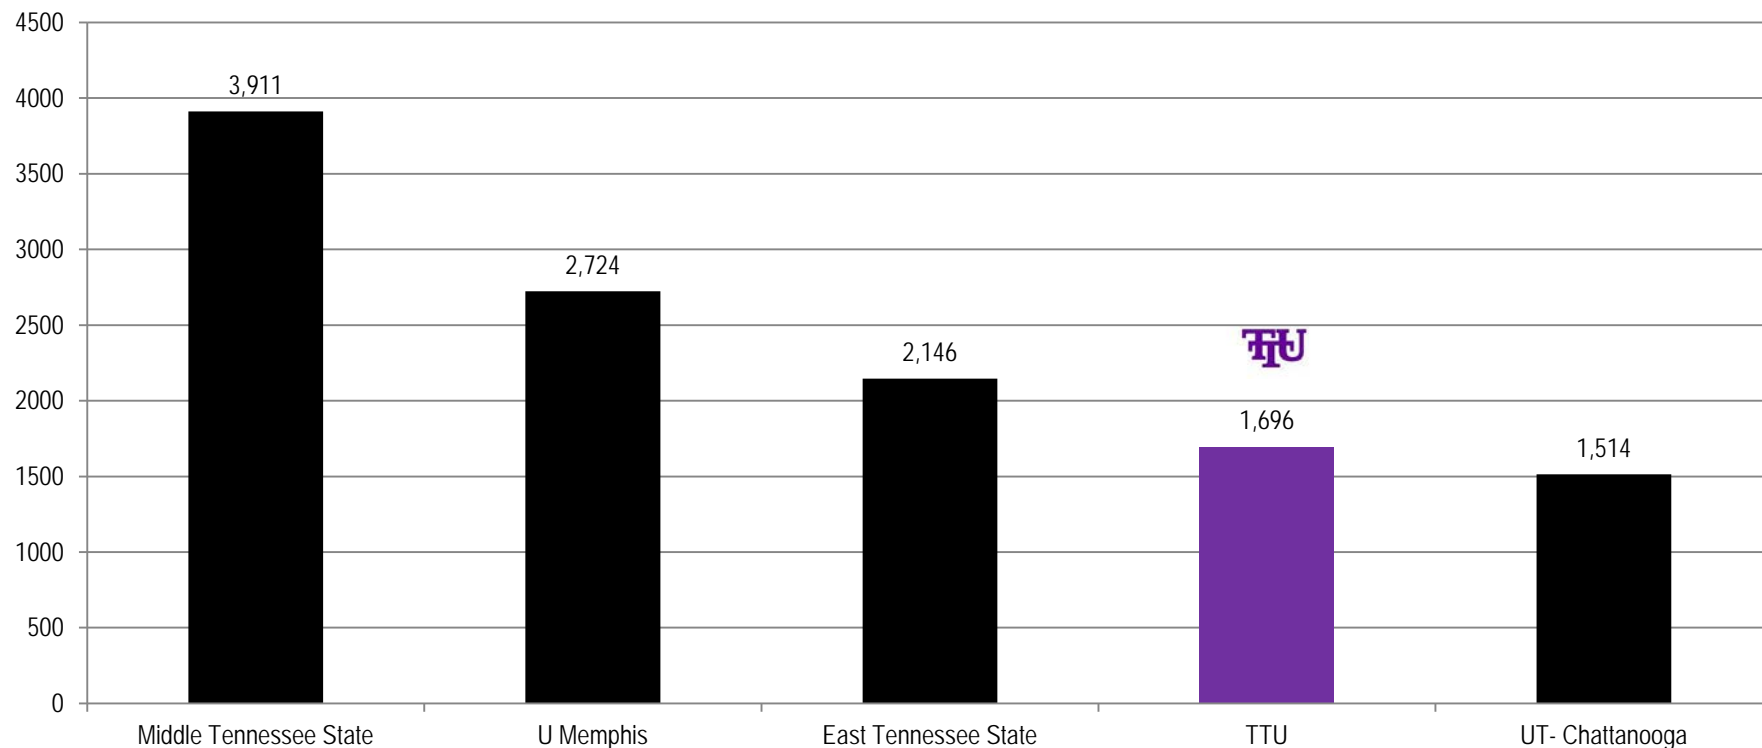

Six-Year Graduation Rate

Tennessee Comparative Peers

SIX-YEAR GRADUATION- UPDATED

Tennessee Tech's six-year graduation rate is the highest out of the selected Tennessee peers.

Data Source: THEC Factbook 2012-13, table 2.16

National Comparative Peers

BACHELOR'S DEGREES CONFERRED

TTU's Bachelor's degrees conferred is also above the median of the comparative peer set.

Bachelor's Degrees Conferred

Data Source: Common Data Set 2011-12

Tennessee Comparative Peers

BACHELOR'S DEGREES CONFERRED

TTU confers the second lowest number of Bachelor's degrees in the peer set.

Bachelor's Degrees Conferred

National Comparative Peers

MASTER'S DEGREES CONFERRED