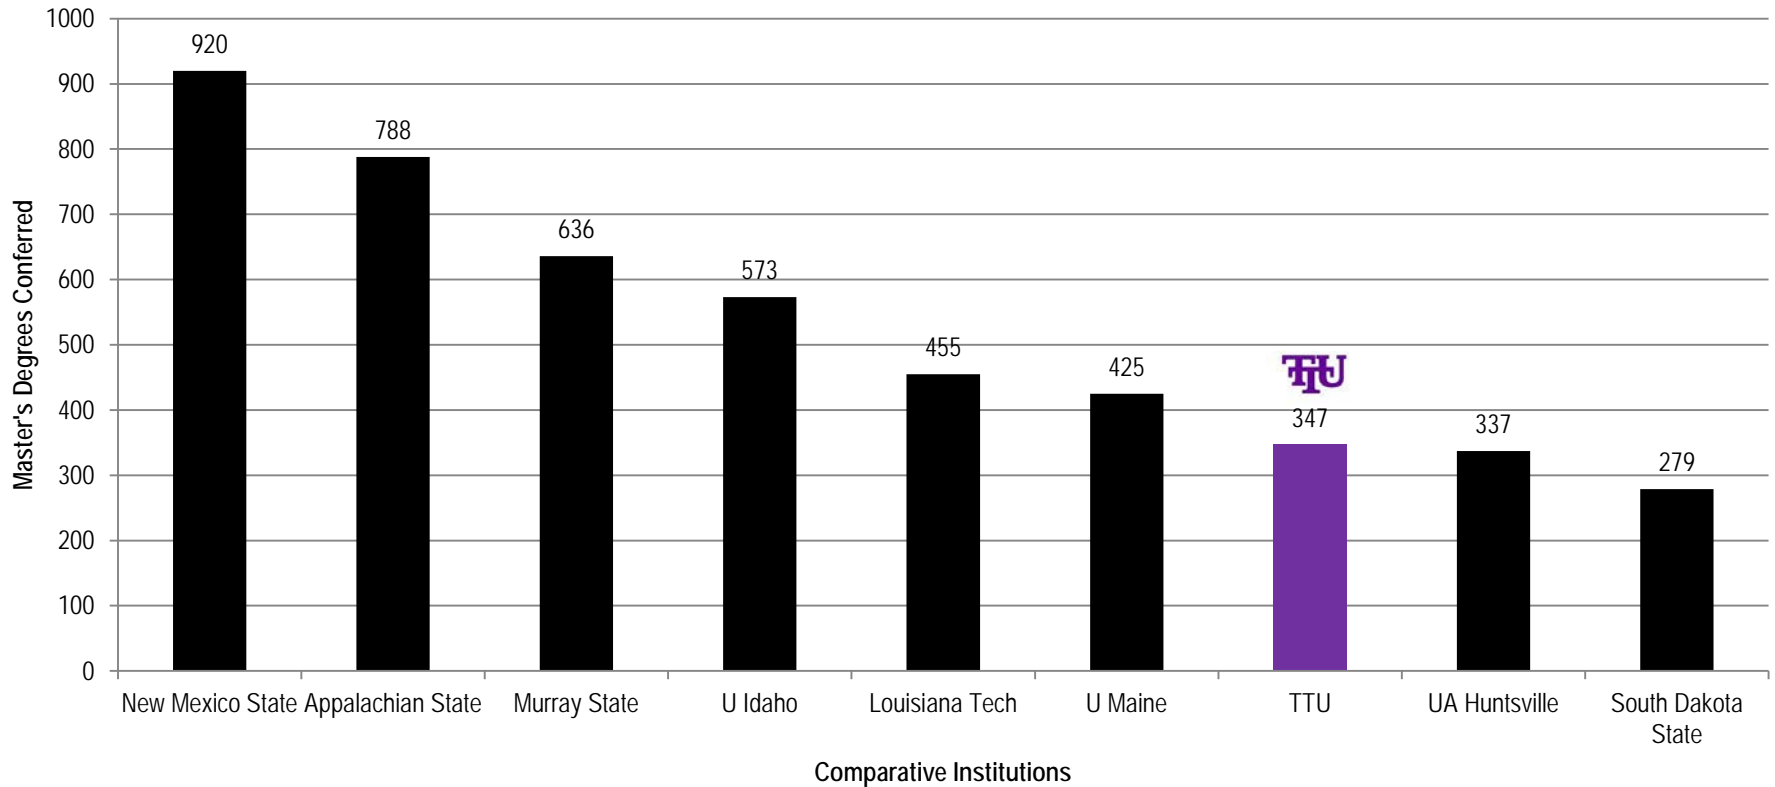

Tennessee Comparative Peers

BACHELOR'S DEGREES CONFERRED

TTU confers the second lowest number of Bachelor's degrees in the peer set.

Bachelor's Degrees Conferred

National Comparative Peers

MASTER'S DEGREES CONFERRED

Master's degrees conferred are below average for the comparative peer set.

Master's Degrees Conferred

Tennessee Comparative Peers

MASTER'S DEGREES CONFERRED

Master's degrees conferred is at the bottom of the selected Tennessee peers.