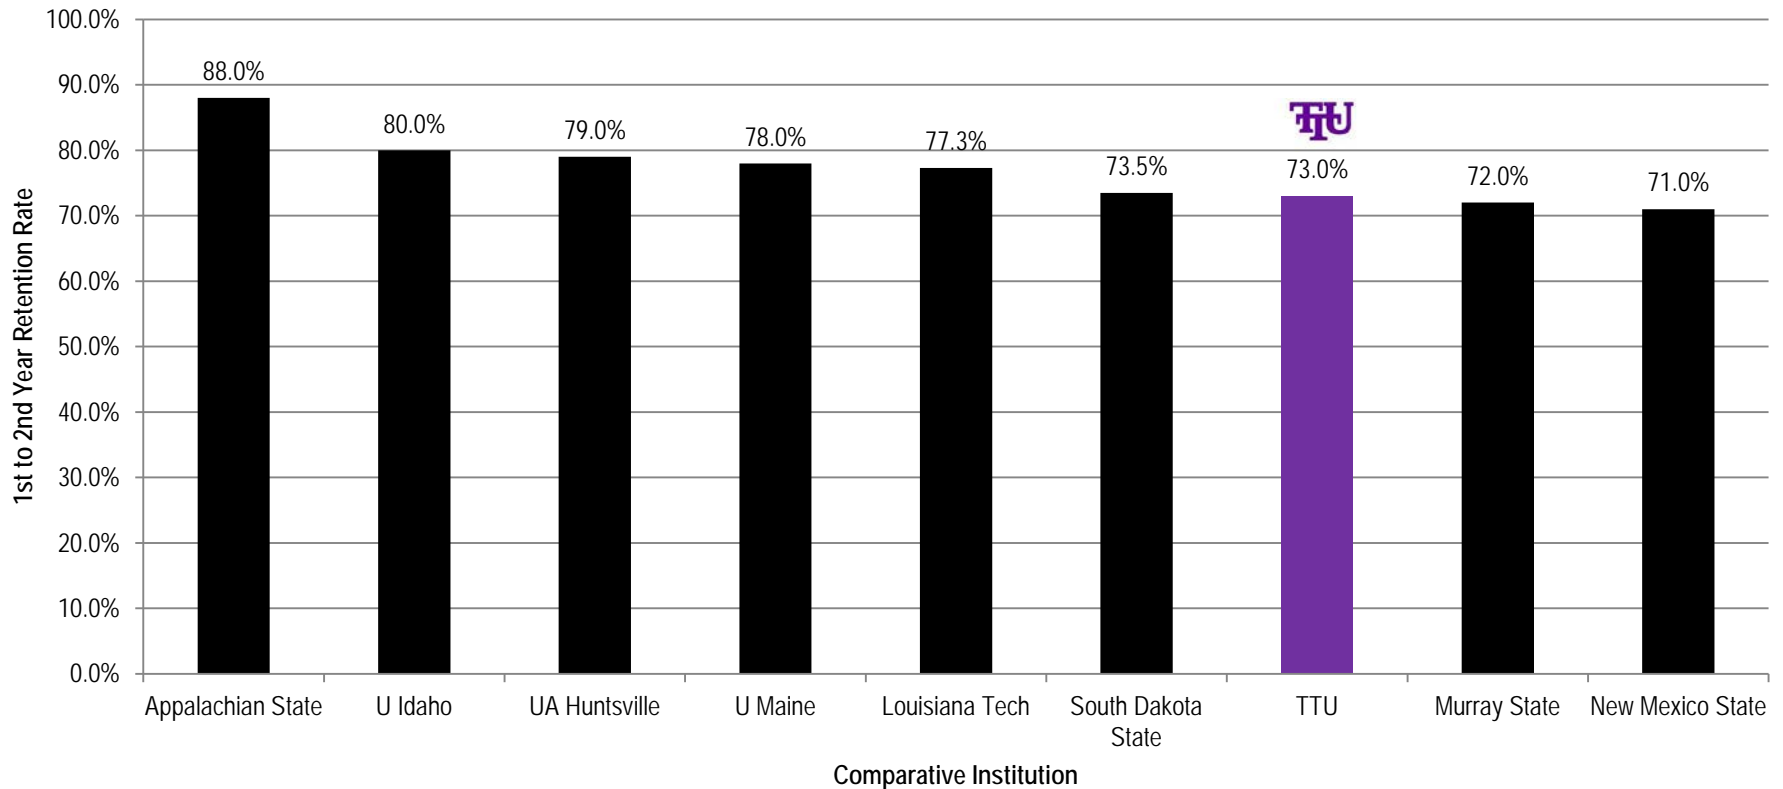

APPENDIX B: SELECT COMPARATIVE CHARTS

National Comparative Peers

RETENTION

Tennessee Tech's 1st to 2nd year retention is in the bottom third.

1st to 2nd Year Retention

Tennessee Comparative Peers

1ST TO 2ND YEAR RETENTION RATE

Tennessee Tech's 1st to 2nd year retention rate is near the top of the Tennessee Peer group.

1st to 2nd Year Retention Rate (FTFT Freshmen)

National Comparative Peers

SIX-YEAR GRADUATION RATE

TTU's six-year graduation rate is in the bottom half of the comparative peer set.

Six-Year Graduation Rate

Tennessee Comparative Peers

SIX-YEAR GRADUATION- UPDATED

Tennessee Tech's six-year graduation rate is the highest out of the selected Tennessee peers.

Data Source: THEC Factbook 2012-13, table 2.16

Master's degrees conferred are below average for the comparative peer set.

Master's Degrees Conferred

Tennessee Comparative Peers

MASTER'S DEGREES CONFERRED

Master's degrees conferred is at the bottom of the selected Tennessee peers.