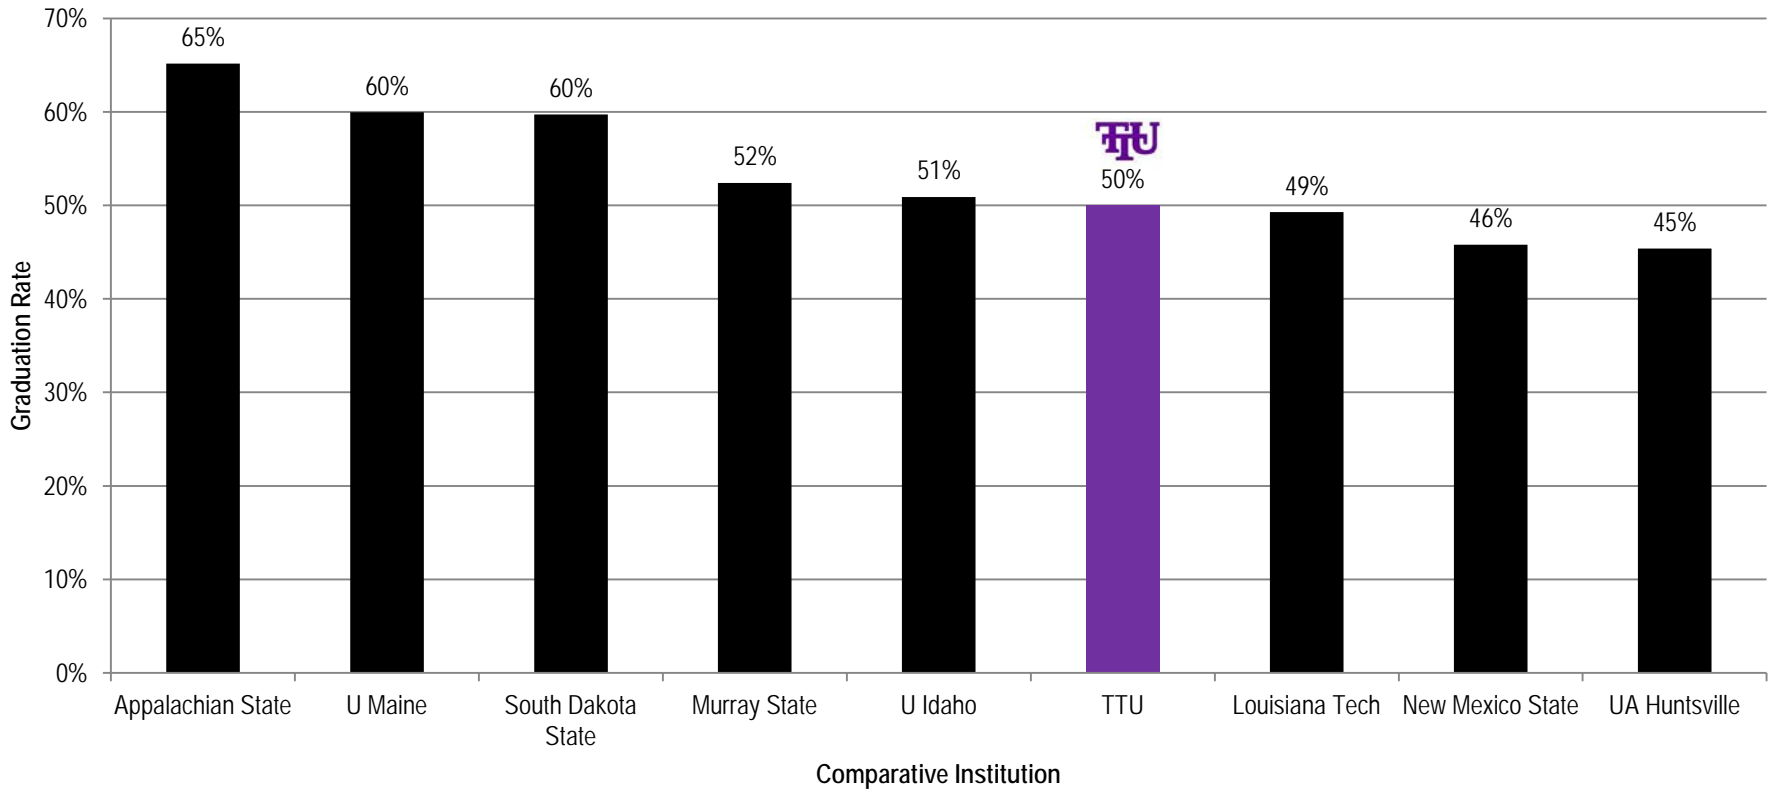

Tennessee Tech's 1st to 2nd year retention rate is near the top of the Tennessee Peer group.

1st to 2nd Year Retention Rate (FTFT Freshmen)

National Comparative Peers

SIX-YEAR GRADUATION RATE

TTU's six-year graduation rate is in the bottom half of the comparative peer set.

Six-Year Graduation Rate

Tennessee Comparative Peers

SIX-YEAR GRADUATION- UPDATED

Tennessee Tech's six-year graduation rate is the highest out of the selected Tennessee peers.

Data Source: THEC Factbook 2012-13, table 2.16