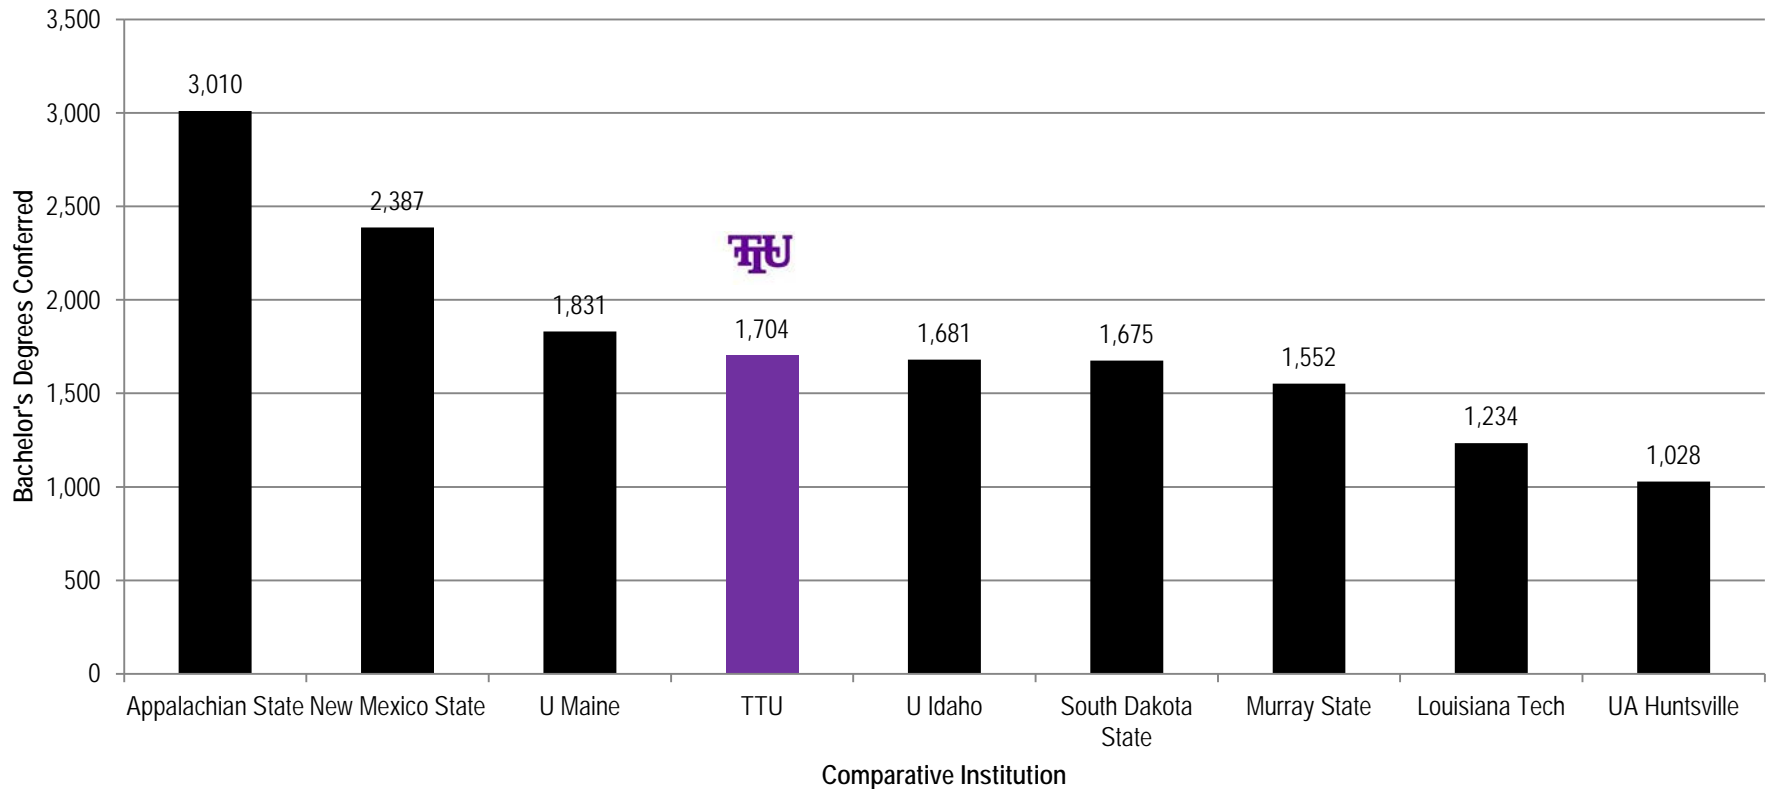

Tennessee Tech's 1st to 2nd year retention rate is near the top of the Tennessee Peer group.

1st to 2nd Year Retention Rate (FTFT Freshmen)

National Comparative Peers

SIX-YEAR GRADUATION RATE

TTU's six-year graduation rate is in the bottom half of the comparative peer set.

Six-Year Graduation Rate

Tennessee Comparative Peers

SIX-YEAR GRADUATION- UPDATED

Tennessee Tech's six-year graduation rate is the highest out of the selected Tennessee peers.

Data Source: THEC Factbook 2012-13, table 2.16

National Comparative Peers

BACHELOR'S DEGREES CONFERRED

TTU's Bachelor's degrees conferred is also above the median of the comparative peer set.

Bachelor's Degrees Conferred

Data Source: Common Data Set 2011-12