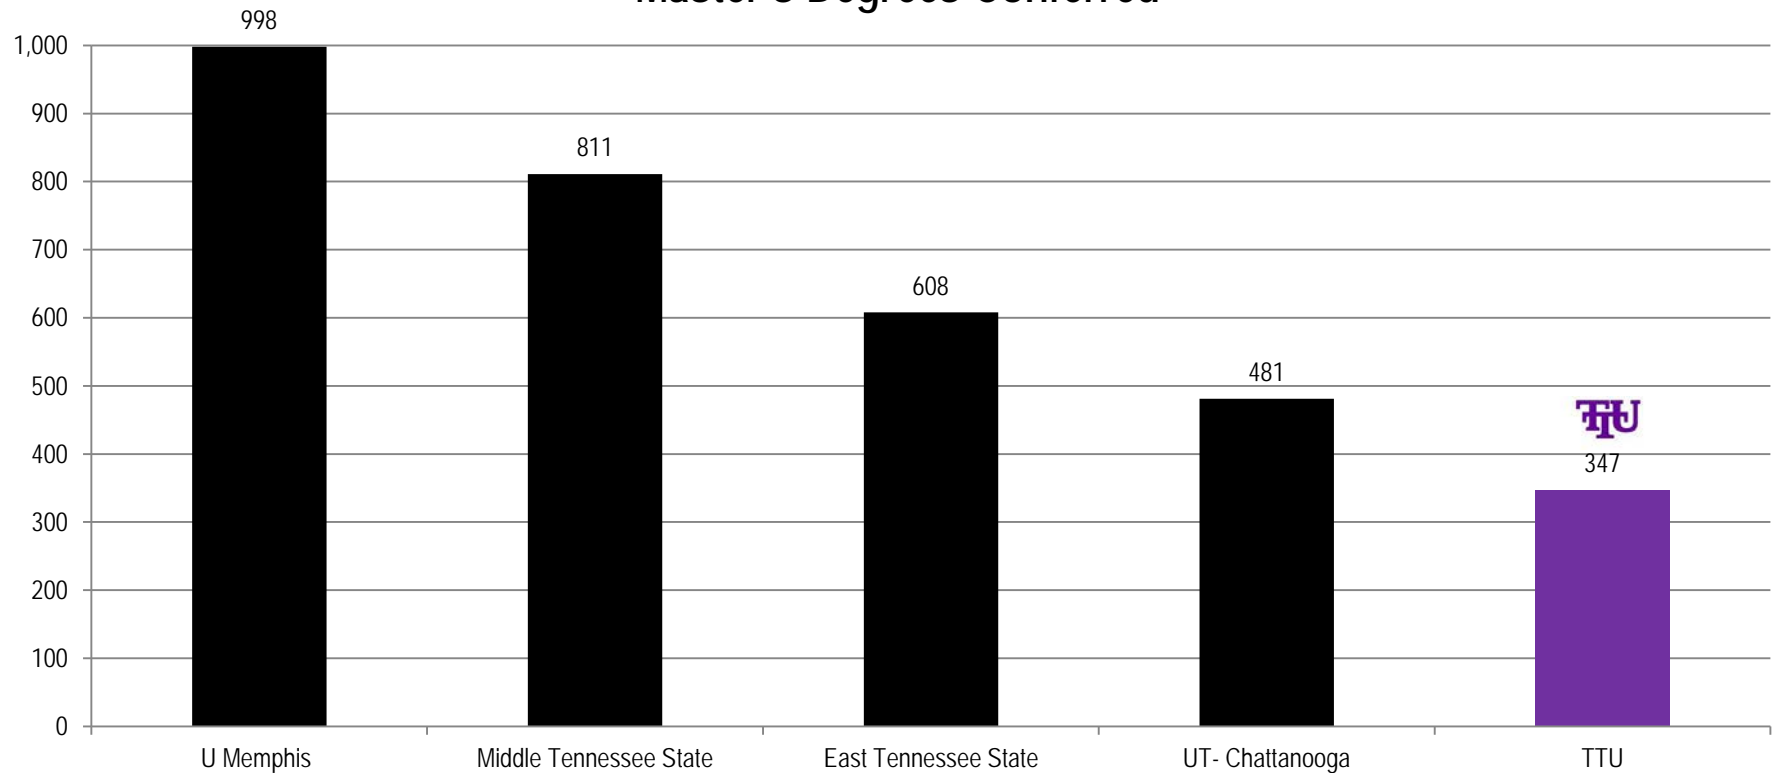

Tennessee Comparative Peers

BACHELOR'S DEGREES CONFERRED

TTU confers the second lowest number of Bachelor's degrees in the peer set.

Bachelor's Degrees Conferred

National Comparative Peers

MASTER'S DEGREES CONFERRED

Master's degrees conferred are below average for the comparative peer set.

Master's Degrees Conferred

Tennessee Comparative Peers

MASTER'S DEGREES CONFERRED

Master's degrees conferred is at the bottom of the selected Tennessee peers.

Master's Degrees Conferred

Data Source: THEC Factbook 2012-13, table 2.4