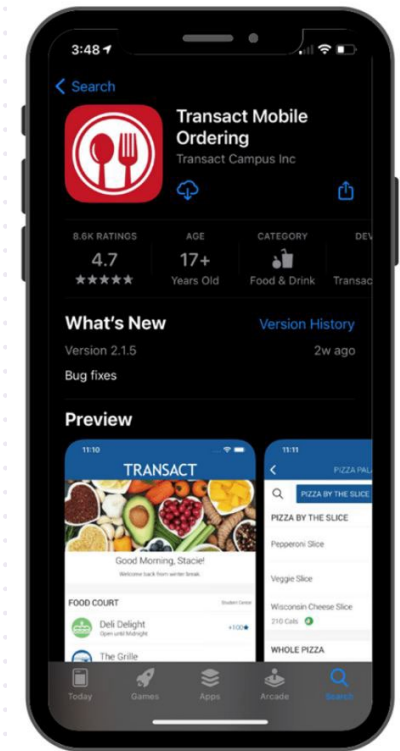

Tech 65

65 meals per semester with
meal exchange option for all
meals

200 dining dollars

Tech 40

40 meals per semester with
meal exchange option for
all meals

100 dining dollars

COMMUTER PLANS

Eagle 300

300 Dining Dollars
Semester

10 bonus Dining Dollars when purchased!

Add dining dollars to any plan at any time!

MOBILE ORDERING + DELIVERY

- Skip the line & pick up your food fast.
- Get your meal delivered on campus.

DOWNLOAD
HERE!

GOOGLE PLAY LINK

APP STORE LINK

FOLLOW YOUR FOOD

@tntech_dining

SCAN HERE

INSTAGRAM

SCAN HERE