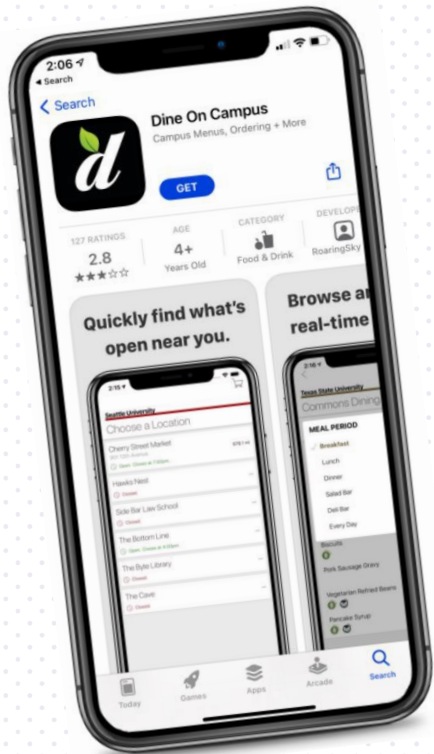

DOWNLOAD DINE ON CAMPUS

APP STORE LINK

SCAN HERE

GOOGLE PLAY LINK

SCAN HERE