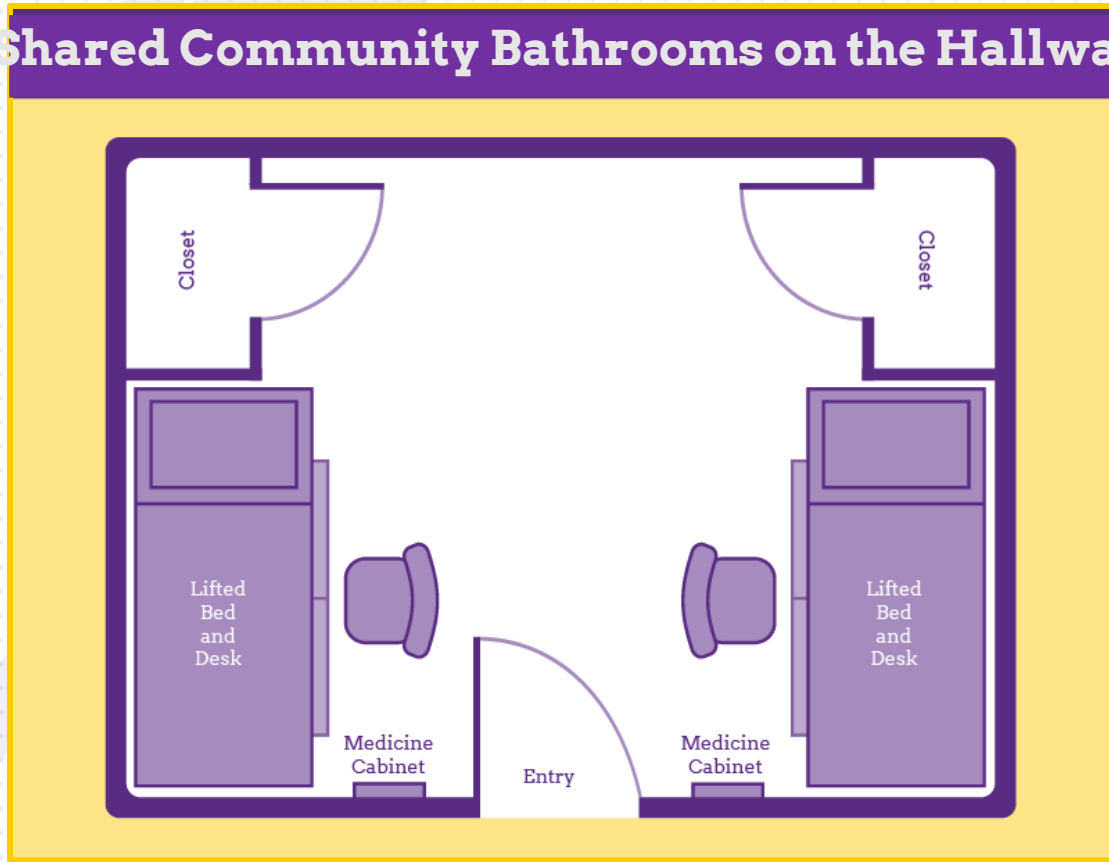

Safety & Security

- Room (Example Double Room)
 - Only 4 keys
 - Key cores changed when key is lost
- Hallway Doors
 - ID is coded to allow access
 - Locked 24/7
- Exterior Doors
 - Locked 24/7
- Cameras - each entrance & fire exit
- Hall Staff make rounds each night
- University Police Department
- Renter's Insurance

New Hall Room

Private bathroom inside room

Traditional Room

Shared Community Bathrooms on the Hallway

What To Bring

Follow this QR Code for a more detailed list!

- Microwaves, Keurigs & Small Air Fryers
 - Less than 1000 Watts
- Refrigerators
 - 4.4 Cubic Feet or Smaller
- Shower Curtain
 - For New Halls
- Decorations
 - Show off your personality!