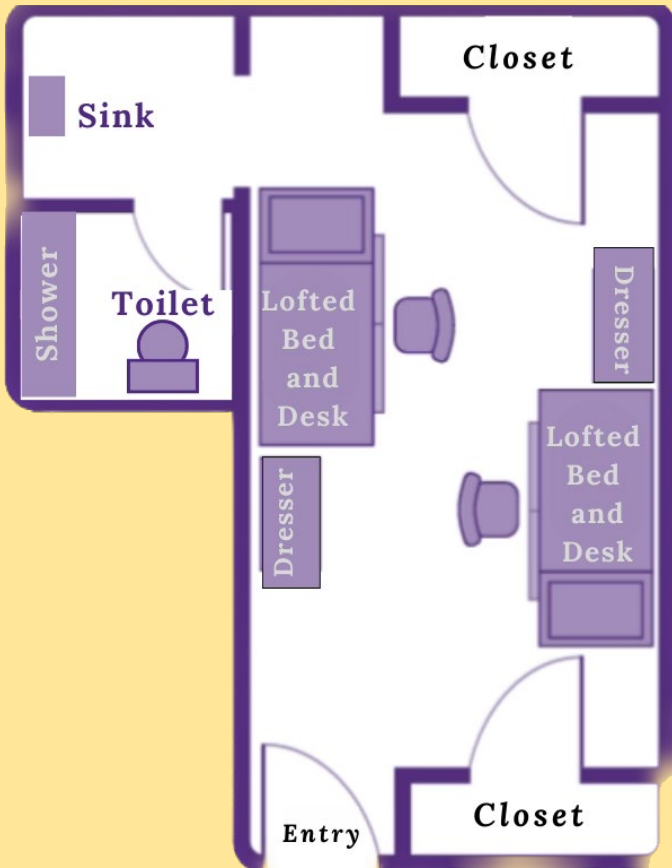

Room Assignments

- If your student has not yet completed their app, they need to ASAP.
- Available spaces are becoming increasingly limited
- E-mail to their Tennessee Tech email address
 - It will include assignment & roommate contact information
- Roommates
 - Connect with each other beforehand
- Room Changes
 - After the first 2 weeks

New Hall Room

Private bathroom inside room

Traditional Room

Shared Community Bathrooms on the Hallway

What To Bring

Follow this QR Code for a more detailed list!

- Microwaves, Keurigs & Small Air Fryers
 - Less than 1000 Watts
- Refrigerators
 - 4.4 Cubic Feet or Smaller
- Shower Curtain
 - For New Halls
- Decorations
 - Show off your personality!